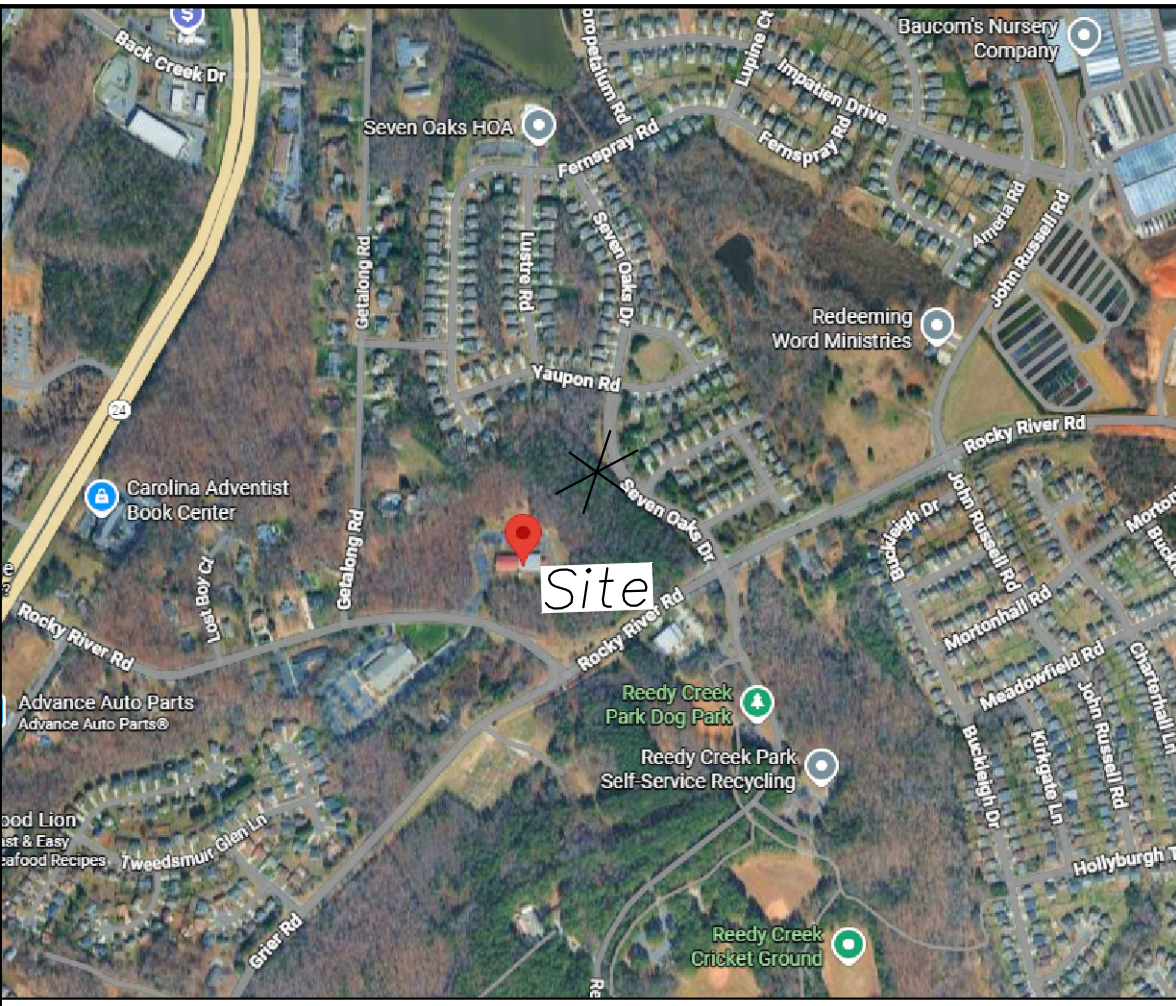

PRELIMINARY NOT FOR CONSTRUCTION

2601 ROCKY RIVER RD  
PROJECT ADDRESS: 2601 Rocky River Rd., Charlotte, NC 28213

VICINITY MAP  
N.T.S.