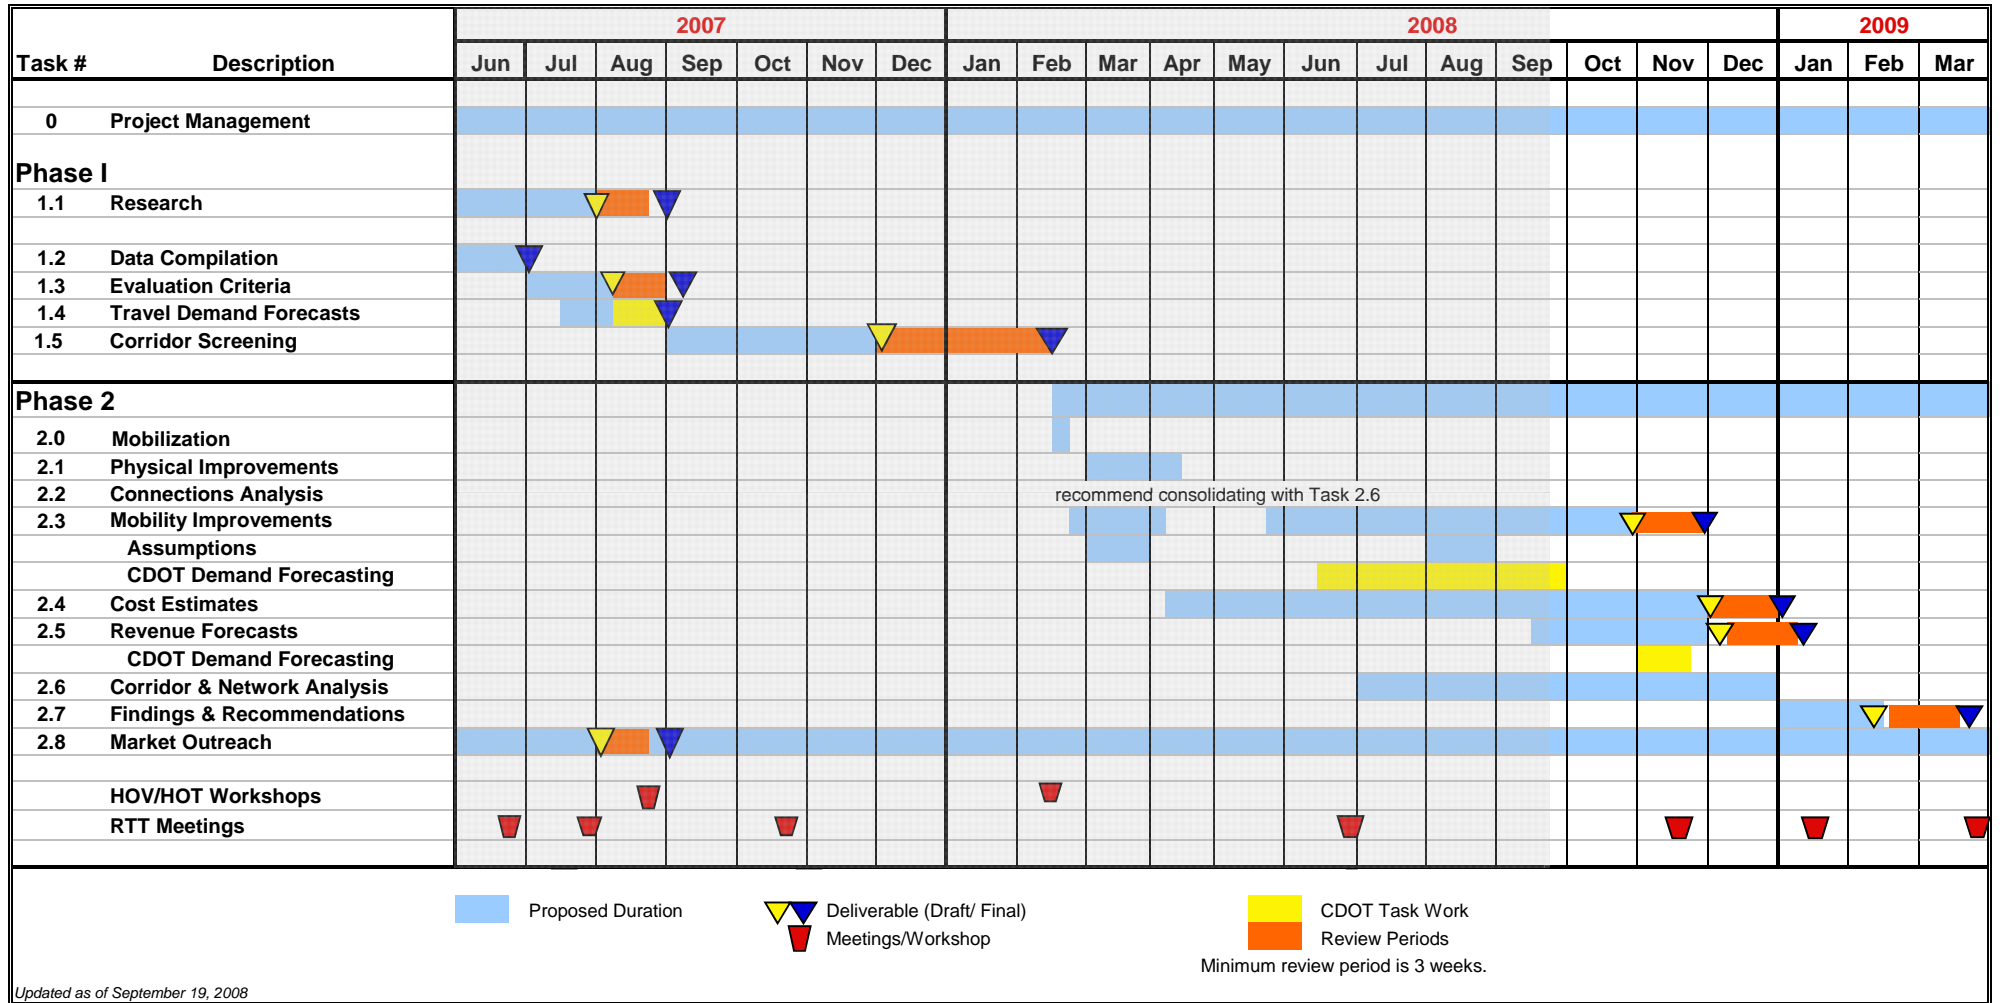

Fast Lanes - Phase 2 Schedule

Charlotte Region Fast Lanes Analysis

Updated as of September 19, 2008