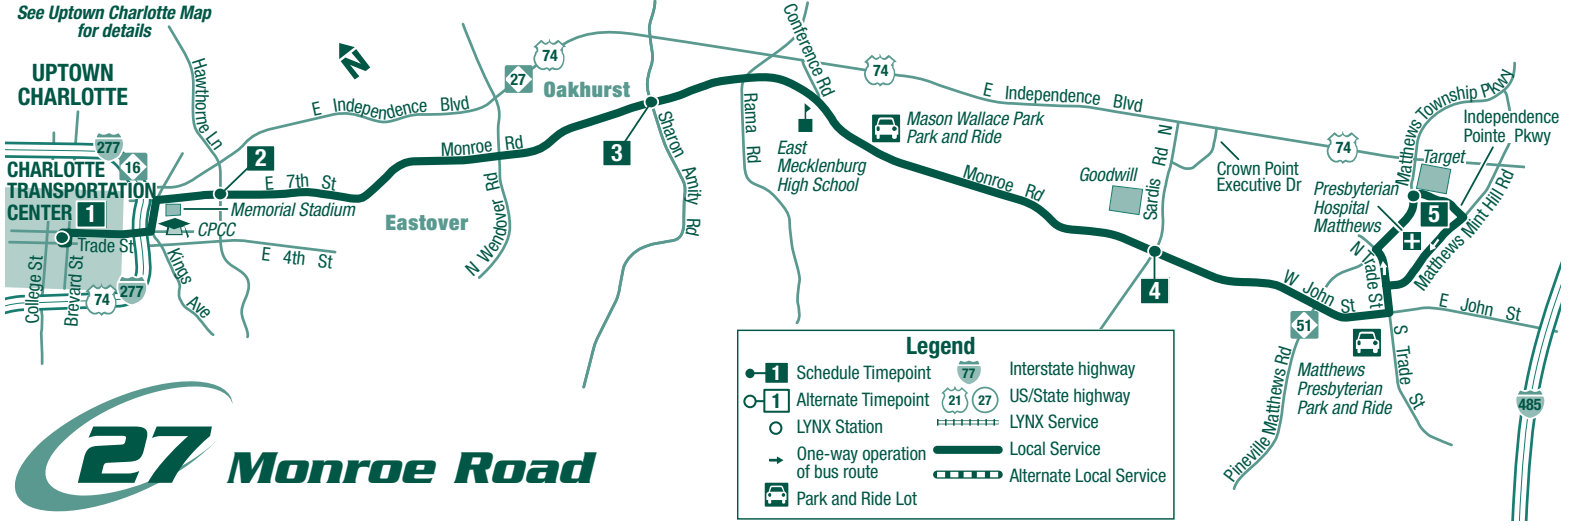

See Uptown Charlotte Map for details

27 Monroe Road

To Uptown Charlotte Weekdays / De Lunes a Viernes

Target	Monroe & Sardis	Monroe & Sharon Amity	7th & Hawthorne	Charlotte Trans. Center
5	4	3	2	1
-:-	5:37	5:50	6:00	6:05
5:30	5:40	5:53	6:03	6:08
5:50	6:00	6:13	6:23	6:28
6:10	6:21	6:34	6:45	6:50
6:25	6:36	6:49	7:00	7:05
6:40	6:51	7:04	7:15	7:20
6:55	7:06	7:19	7:30	7:35
7:10	7:21	7:34	7:46	7:52
7:25	7:36	7:49	8:01	8:07
7:45	7:56	8:09	8:21	8:27
8:05	8:16	8:29	8:41	8:47
8:25	8:36	8:49	9:01	9:07
8:45	8:56	9:09	9:21	9:27
9:05	9:16	9:28	9:39	9:45
9:25	9:36	9:48	9:59	10:05
9:45	9:56	10:08	10:19	10:25
10:05	10:16	10:28	10:39	10:45
10:25	10:36	10:48	10:59	11:05
10:45	10:56	11:08	11:19	11:25
11:05	11:16	11:28	11:39	11:45
11:25	11:36	11:48	11:59	12:05
11:45	11:57	12:09	12:20	12:25
12:05	12:17	12:29	12:40	12:45
12:25	12:37	12:49	1:00	1:05
12:45	12:57	1:09	1:20	1:25
1:05	1:17	1:29	1:40	1:45
1:25	1:37	1:49	2:00	2:05
1:45	1:57	2:10	2:21	2:27
2:05	2:17	2:30	2:41	2:47
2:25	2:37	2:50	3:01	3:07
2:45	2:57	3:10	3:21	3:27
3:05	3:17	3:30	3:41	3:47
3:25	3:37	3:50	4:01	4:07
3:45	3:58	4:11	4:22	4:28
4:00	4:13	4:26	4:37	4:43
4:15	4:28	4:41	4:52	4:58
4:30	4:43	4:56	5:07	5:13
4:45	4:58	5:11	5:22	5:28
5:05	5:18	5:31	5:42	5:48
5:20	5:33	5:46	5:57	6:03
5:35	5:47	5:59	6:10	6:15
5:50	6:02	6:14	6:25	6:30
6:00	6:12	6:24	6:35	6:40
6:20	6:32	6:44	6:55	7:00
6:40	6:52	7:04	7:15	7:20
7:00	7:12	7:24	7:35	7:40
7:20	7:32	7:44	7:55	8:00
7:50	8:01	8:12	8:22	8:27
8:15	8:26	8:37	8:47	8:52
9:00	9:11	9:22	9:32	9:37
9:45	9:56	10:07	10:16	10:21
10:30	10:41	10:52	11:01	11:06
11:15	11:26	11:37	11:46	11:51
12:00	12:10	12:20	12:29	12:33
12:45	12:55	1:05	1:14	1:18

pm times are shown in bold type

NOTES: -:- denotes no pickup or drop off

Transit Fares

Correct change only, please

Local	$1.50
Transfers (Local to Local/Community Shuttle)	FREE
Transfers (Local to Express)	50¢
Transfers (Local to Express Plus)	$1.50
People 62 years and up, people with disabilities with Transit ID or Medicare card	75¢
Youth/Student (grades K-12), with a valid school or Transit ID (Children 12 and under are to be accompanied by an adult)	75¢
Children (5 years and younger, accompanied by an adult)	FREE
Local Ten Ride Pass	$12.75
Local Weekly Pass (Unlimited rides)	$15.00
Local Monthly Pass (Unlimited rides)	$60.00
Senior/ADA Local Monthly Pass (Unlimited rides) with Transit ID or Medicare card	$30.00

Passengers must show valid proof of status when paying a half fare or showing a reduced fare pass.

Prices and schedules are subject to change.

Transfers

Be sure to request your transfer when you board. Transfers are issued at the time of payment and are free unless you are transferring to a higher priced service, in which case a small charge is required. Transfers are valid for up to 90 minutes and are good only on the next connecting bus or LYNX service.

Transit ID