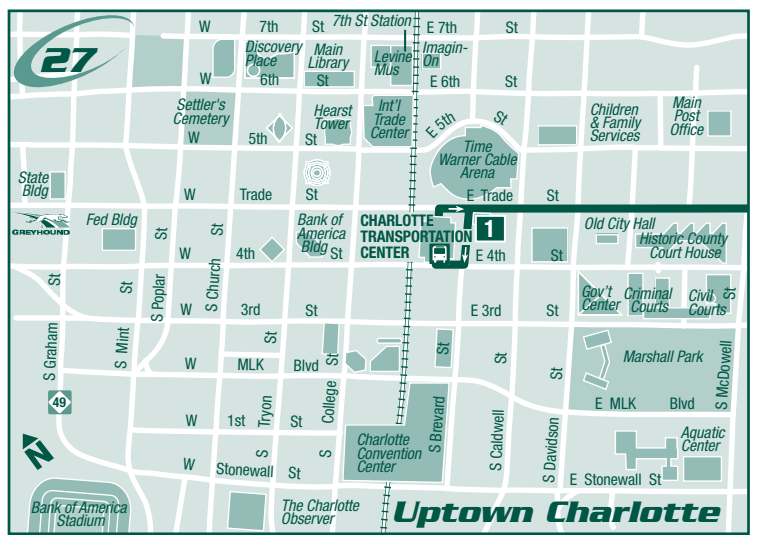

To Uptown Charlotte Saturdays / Sábados

Target	Monroe & Sardis	Monroe & Sharon Amity	7th & Hawthorne	Charlotte Trans. Center
5	4	3	2	1
5:45	5:53	6:04	6:14	6:18
6:07	6:15	6:26	6:36	6:40
6:38	6:47	6:58	7:08	7:12
7:07	7:16	7:27	7:37	7:41
7:39	7:48	7:59	8:09	8:13
8:07	8:16	8:27	8:37	8:41
8:39	8:48	8:59	9:10	9:15
9:07	9:16	9:27	9:38	9:43
9:38	9:48	9:59	10:10	10:15
10:07	10:17	10:28	10:39	10:44
10:38	10:48	10:59	11:10	11:15
11:07	11:18	11:29	11:41	11:46
11:37	11:48	11:59	12:11	12:16
12:07	12:18	12:29	12:41	12:46
12:37	12:48	12:59	1:11	1:16
1:07	1:18	1:29	1:41	1:46
1:37	1:48	1:59	2:11	2:16
2:07	2:18	2:29	2:41	2:46
2:37	2:48	2:59	3:11	3:16
3:07	3:19	3:30	3:42	3:47
3:36	3:48	3:59	4:11	4:16
4:07	4:19	4:30	4:42	4:47
4:36	4:48	4:59	5:11	5:16
5:07	5:18	5:28	5:40	5:45
5:37	5:48	5:58	6:10	6:15
6:07	6:18	6:28	6:40	6:45
6:37	6:48	6:58	7:10	7:15
7:07	7:18	7:28	7:40	7:45
7:37	7:48	7:58	8:10	8:15
8:07	8:18	8:28	8:39	8:44
8:52	9:03	9:13	9:24	9:29
9:37	9:47	9:56	10:07	10:12
10:22	10:32	10:41	10:52	10:57
11:07	11:17	11:26	11:37	11:42
11:52	12:02	12:11	12:22	12:27
12:37	12:46	12:54	1:05	1:09
1:12	1:21	1:29	1:40	1:44

pm times are shown in bold type

NOTES: -:- denotes no pickup or drop off

To Uptown Charlotte Sundays / Domingos

Target	Monroe & Sardis	Monroe & Sharon Amity	7th & Hawthorne	Charlotte Trans. Center
5	4	3	2	1
5:26	5:34	5:45	5:55	5:59
6:11	6:19	6:30	6:40	6:44
6:56	7:05	7:16	7:26	7:30
7:41	7:50	8:01	8:11	8:15
8:26	8:35	8:46	8:56	9:00
9:11	9:20	9:31	9:42	9:47
9:56	10:06	10:17	10:28	10:33
10:41	10:51	11:02	11:13	11:18
11:26	11:37	11:48	12:00	12:05
12:11	12:22	12:33	12:45	12:50
12:56	1:07	1:18	1:30	1:35
1:41	1:52	2:03	2:15	2:20
2:26	2:37	2:48	3:00	3:05
3:11	3:23	3:34	3:46	3:51
3:56	4:08	4:19	4:31	4:36
4:41	4:53	5:04	5:16	5:21
5:26	5:37	5:47	5:59	6:04
6:11	6:22	6:32	6:44	6:49
6:56	7:07	7:17	7:29	7:34
7:41	7:52	8:02	8:14	8:19
8:26	8:37	8:47	8:58	9:03
9:11	9:22	9:32	9:43	9:48
9:56	10:06	10:15	10:26	10:31
10:41	10:51	11:00	11:11	11:16
11:26	11:36	11:45	11:56	12:01
12:11	12:21	12:30	12:41	12:46
12:53	1:02	1:10	1:21	1:25

pm times are shown in bold type

For complete schedule details from Uptown Charlotte, and Spanish translation for all information text, please see reverse side