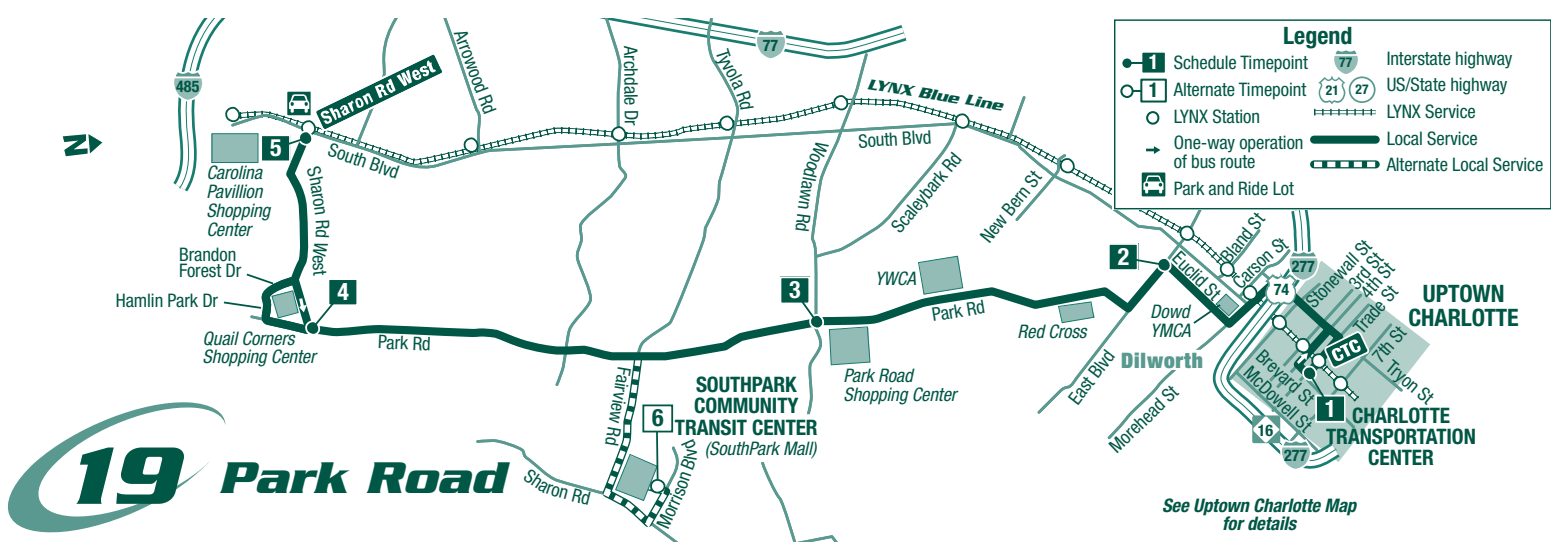

To Uptown Charlotte

Weekdays / De Lunes a Viernes

SouthPark CTC	LYNX Sharon Rd West Station	Quail Corners Shopping Ctr	Park Rd & Woodlawn	Euclid & East Blvd	Charlotte Trans. Center
6	5	4	3	2	1
6:26	--	--	6:38	6:51	7:01
--	6:32	6:38	6:53	7:06	7:16
6:56	--	--	7:08	7:21	7:31
--	7:02	7:08	7:23	7:36	7:46
7:26	--	--	7:38	7:51	8:01
--	7:32	7:38	7:53	8:06	8:16
7:56	--	--	8:08	8:21	8:31
--	8:02	8:08	8:23	8:36	8:46
8:26	--	--	8:38	8:51	9:01
--	8:32	8:38	8:53	9:06	9:16
8:56	--	--	9:08	9:21	9:31
--	9:02	9:08	9:23	9:36	9:46
--	9:22	9:28	9:43	9:56	10:06
9:56	--	--	10:08	10:21	10:31
--	10:22	10:28	10:43	10:56	11:06
10:56	--	--	11:08	11:21	11:31
--	11:24	11:30	11:43	11:56	12:06
11:55	--	--	12:08	12:21	12:31
--	12:24	12:30	12:43	12:56	1:06
12:55	--	--	1:08	1:21	1:31
--	1:24	1:30	1:43	1:56	2:06
1:55	--	--	2:08	2:21	2:31
--	2:24	2:30	2:43	2:56	3:06
2:55	--	--	3:08	3:21	3:31
--	3:24	3:30	3:43	3:56	4:06
3:55	--	--	4:08	4:21	4:31
--	4:14	4:20	4:33	4:47	4:58
4:35	--	--	4:48	5:02	5:13
--	4:44	4:50	5:03	5:17	5:28
5:05	--	--	5:18	5:32	5:43
--	5:14	5:20	5:33	5:45	5:55
5:36	--	--	5:48	6:00	6:10
--	5:44	5:50	6:03	6:15	6:25
6:06	--	--	6:18	6:30	6:40
--	6:14	6:20	6:33	6:45	6:55
6:36	--	--	6:48	7:00	7:10
--	6:44	6:50	7:03	7:15	7:25
7:07	--	--	7:18	7:29	7:37
--	7:16	7:21	7:33	7:44	7:52
7:42	--	--	7:53	8:04	8:12
--	8:06	8:11	8:23	8:34	8:42
8:42	--	--	8:53	9:04	9:12
--	9:06	9:11	9:23	9:34	9:42
9:42	--	--	9:53	10:04	10:12
--	10:06	10:11	10:23	10:34	10:41
10:43	--	--	10:53	11:04	11:11
--	11:06	11:11	11:23	11:34	11:41
11:43	--	--	11:53	12:04	12:11
--	12:06	12:11	12:23	12:33	12:40
12:43	--	--	12:53	1:03	1:10

pm times are shown in bold type
NOTES: -- denotes no pickup or drop off

Transit Fares

Correct change only, please

Local	$1.50
Transfers (Local to Local/Community Shuttle)	FREE
Transfers (Local to Express)	50¢
Transfers (Local to Express Plus)	$1.50
People 62 years and up, people with disabilities with Transit ID or Medicare card	75¢
Youth/Student (grades K-12), with a valid school or Transit ID (Children 12 and under are to be accompanied by an adult)	75¢
Children (5 years and younger, accompanied by an adult)	FREE
Local Ten Ride Pass	$12.75
Local Weekly Pass (Unlimited rides)	$15.00
Local Monthly Pass (Unlimited rides)	$60.00
Senior/ADA Local Monthly Pass (Unlimited rides) with Transit ID or Medicare card	$30.00

Passengers must show valid proof of status when paying a half fare or showing a reduced fare pass.
Prices and schedules are subject to change.

Transfers

Be sure to request your transfer when you board. Transfers are issued at the time of payment and are free unless you are transferring to a higher priced service, in which case a small charge is required. Transfers are valid for up to 90 minutes and are good only on the next connecting bus or LYNX service.

Transit ID