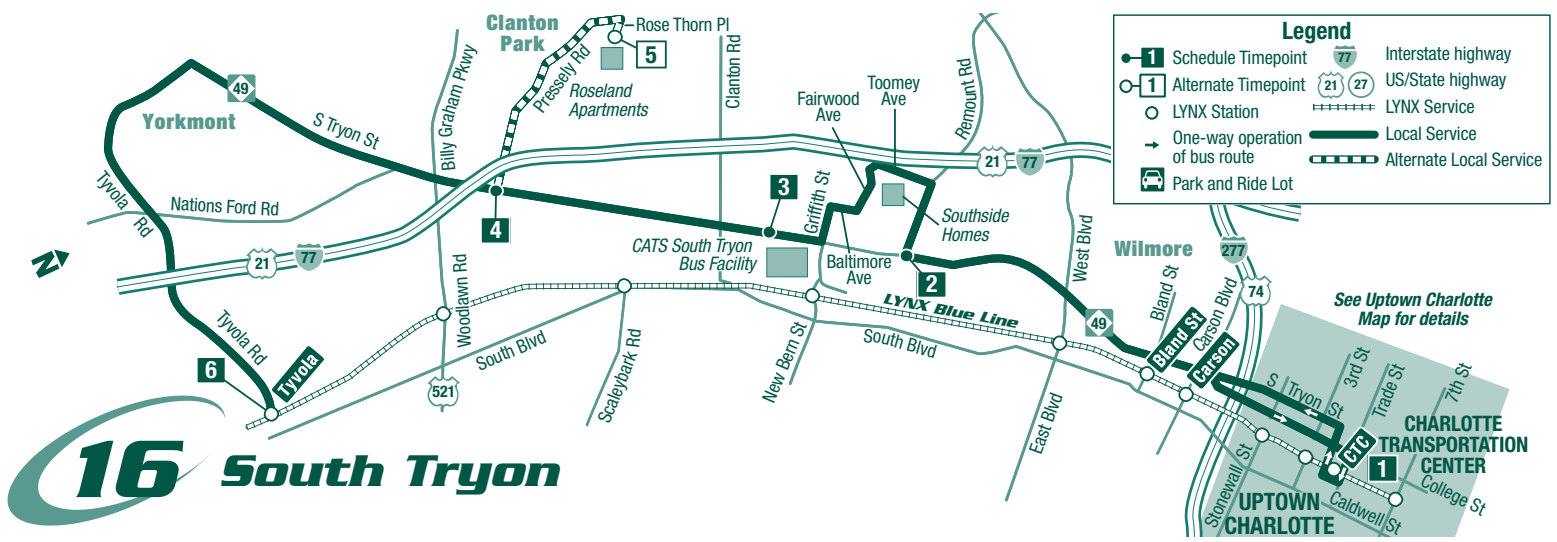

To Uptown Charlotte

Weekdays / De Lunes a Viernes

LYNX Tyvola Station	Pressley & Rosethorn	S. Tryon & Pressley	S. Tryon & Herman	S. Tryon & Remount	Charlotte Trans. Center
6	5	4	3	2	1
--	5:21	5:25	5:28	5:34	5:44
--	5:41	5:45	5:48	5:54	6:04
5:57	--	6:07	6:10	6:16	6:26
--	6:18	6:22	6:25	6:31	6:41
6:27	--	6:37	6:40	6:46	6:56
--	6:48	6:52	6:57	7:04	7:15
6:56	--	7:07	7:12	7:19	7:30
--	7:18	7:22	7:27	7:34	7:45
7:26	--	7:37	7:42	7:49	8:01
--	7:48	7:52	7:57	8:04	8:16
7:56	--	8:07	8:12	8:19	8:31
--	8:18	8:22	8:27	8:34	8:46
8:26	--	8:37	8:42	8:48	8:59
--	8:48	8:52	8:57	9:03	9:14
8:56	--	9:07	9:12	9:18	9:29
--	9:18	9:22	9:27	9:33	9:44
9:26	--	9:37	9:42	9:48	9:59
--	9:48	9:52	9:57	10:03	10:14
9:56	--	10:07	10:12	10:18	10:29
--	10:18	10:22	10:27	10:33	10:44
10:26	--	10:37	10:43	10:50	11:01
--	10:48	10:52	10:58	11:05	11:16
10:56	--	11:07	11:13	11:20	11:31
--	11:18	11:22	11:28	11:35	11:46
11:26	--	11:37	11:43	11:50	12:01
--	11:48	11:52	11:58	12:05	12:16
11:56	--	12:07	12:13	12:20	12:31
--	12:18	12:22	12:28	12:35	12:46
12:26	--	12:37	12:43	12:50	1:01
--	12:48	12:52	12:58	1:05	1:16
12:56	--	1:07	1:13	1:20	1:31
--	1:18	1:22	1:28	1:35	1:46
1:26	--	1:37	1:41	1:47	1:59
--	1:47	1:52	1:56	2:02	2:14
1:56	--	2:07	2:11	2:17	2:29
--	2:17	2:22	2:26	2:32	2:44
2:26	--	2:37	2:41	2:47	2:59
--	2:47	2:52	2:56	3:02	3:14
2:56	--	3:07	3:11	3:17	3:29
--	3:17	3:22	3:26	3:32	3:44
3:26	--	3:37	3:41	3:47	3:59
--	3:47	3:52	3:56	4:02	4:14
3:56	--	4:07	4:11	4:17	4:29
--	4:17	4:22	4:26	4:32	4:44
4:26	--	4:37	4:41	4:47	4:59
--	4:47	4:52	4:56	5:02	5:14
4:56	--	5:07	5:11	5:17	5:29
--	5:17	5:22	5:26	5:32	5:44
5:26	--	5:37	5:41	5:47	5:58
--	5:48	5:52	5:56	6:02	6:13
5:56	--	6:07	6:11	6:17	6:28
--	6:18	6:22	6:26	6:32	6:43
6:26	--	6:37	6:41	6:47	6:58
--	6:49	6:52	6:57	7:03	7:12
6:57	--	7:07	7:12	7:18	7:27
--	7:19	7:22	7:27	7:33	7:42
7:35	--	7:45	7:50	7:56	8:05
--	7:59	8:02	8:07	8:13	8:22
8:20	--	8:30	8:35	8:41	8:50
--	8:47	8:50	8:53	8:59	9:08
9:05	--	9:15	9:18	9:24	9:33
--	9:32	9:35	9:38	9:44	9:53
9:50	--	10:00	10:03	10:09	10:18
--	10:17	10:20	10:23	10:29	10:38
10:40	--	10:50	10:53	10:59	11:08
--	11:17	11:20	11:23	11:29	11:38
11:40	--	11:50	11:53	11:59	12:08
--	12:17	12:20	12:23	12:29	12:38
--	12:57	1:00	1:03	1:09	1:18

pm times are shown in bold type
NOTES: -- denotes no pickup or drop off

Transit Fares

Correct change only, please

Local	$1.50
Transfers (Local to Local/Community Shuttle)	FREE
Transfers (Local to Express)	50¢
Transfers (Local to Express Plus)	$1.50
People 62 years and up, people with disabilities with Transit ID or Medicare card	75¢
Youth/Student (grades K-12), with a valid school or Transit ID (Children 12 and under are to be accompanied by an adult)	75¢
Children (5 years and younger, accompanied by an adult)	FREE
Local Ten Ride Pass	$12.75
Local Weekly Pass (Unlimited rides)	$15.00
Local Monthly Pass (Unlimited rides)	$60.00
Senior/ADA Local Monthly Pass (Unlimited rides) with Transit ID or Medicare card	$30.00

Passengers must show valid proof of status when paying a half fare or showing a reduced fare pass.

Prices and schedules are subject to change.