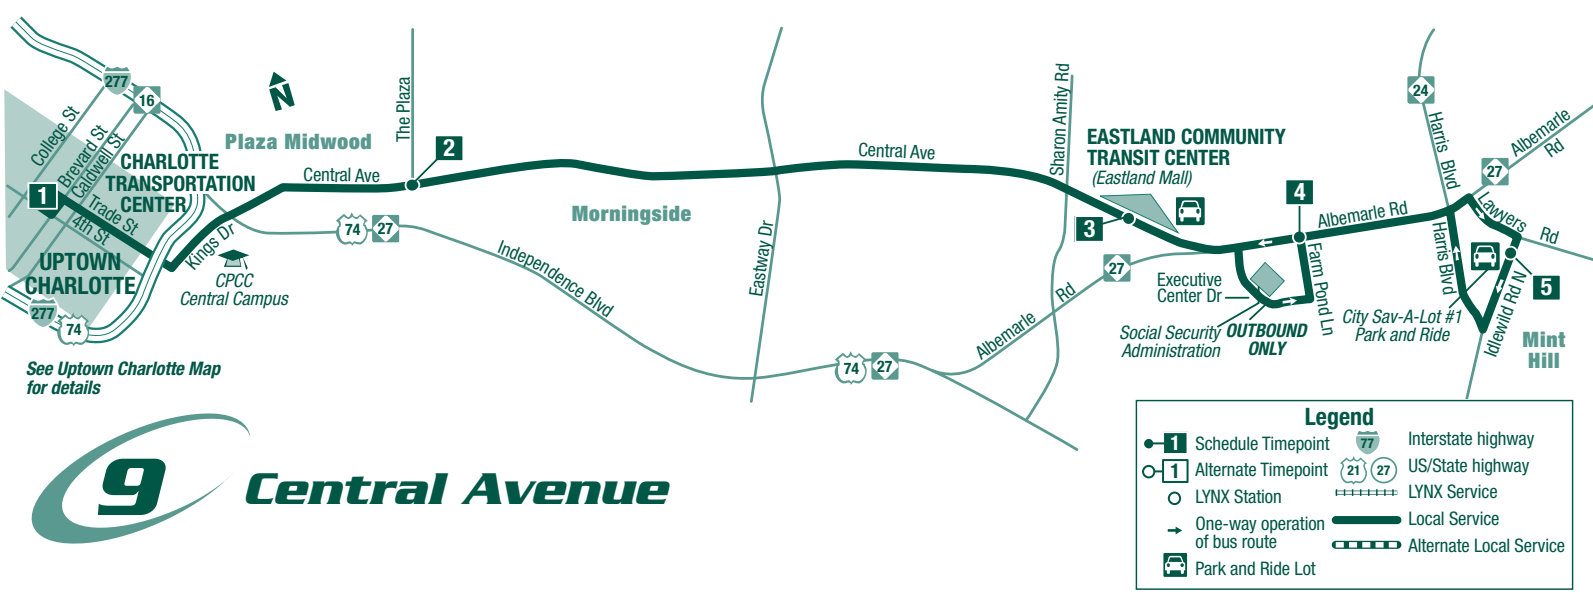

9 Central Avenue

To Uptown Charlotte

Weekdays / De Lunes a Viernes

City Sav-a-Lot at Lawyers & Idlewild Rd. N.	Albemarle & Farm Pond	Eastland CTC	Central & The Plaza	Charlotte Transportation Center
5	4	3	2	1
--	--	5:20	5:32	5:40
5:09	5:17	5:22	5:34	5:42
--	5:29	5:34	5:46	5:54
5:33	5:41	5:46	5:58	6:06
--	5:53	5:58	6:10	6:18
5:57	6:05	6:11	6:24	6:32
--	6:15	6:21	6:34	6:42
--	6:23	6:29	6:42	6:50
--	6:31	6:37	6:50	6:58
--	6:39	6:45	6:58	7:06
--	6:47	6:53	7:06	7:14
--	6:55	7:01	7:14	7:22
--	7:03	7:09	7:22	7:30
--	7:11	7:17	7:30	7:38
--	7:19	7:25	7:38	7:46
--	7:27	7:33	7:46	7:54
--	7:35	7:42	7:55	8:03
--	7:43	7:50	8:03	8:11
--	7:52	7:59	8:12	8:20
--	8:01	8:08	8:21	8:29
--	8:10	8:17	8:30	8:38
--	8:25	8:32	8:46	8:56
--	8:40	8:47	9:01	9:11
--	8:55	9:02	9:16	9:26
--	9:10	9:17	9:31	9:41
--	9:25	9:32	9:46	9:56
--	9:40	9:47	10:01	10:11
--	9:55	10:02	10:16	10:26
9:59	10:07	10:14	10:28	10:38
10:14	10:22	10:29	10:43	10:53
10:29	10:37	10:44	10:58	11:08
10:44	10:52	10:59	11:13	11:23
10:59	11:07	11:14	11:28	11:38
11:14	11:22	11:29	11:43	11:53
11:29	11:37	11:44	11:58	12:08
11:44	11:52	11:59	12:13	12:23
11:59	12:07	12:14	12:28	12:38
12:14	12:22	12:29	12:43	12:53
12:29	12:37	12:44	12:58	1:08
12:44	12:52	12:59	1:13	1:23
12:59	1:07	1:14	1:28	1:38
1:14	1:22	1:29	1:43	1:53
1:29	1:37	1:44	1:58	2:08
1:44	1:52	1:59	2:13	2:23
1:59	2:07	2:14	2:28	2:38
2:14	2:22	2:29	2:43	2:53
2:29	2:37	2:44	2:58	3:08
2:44	2:52	2:59	3:13	3:23
2:59	3:07	3:14	3:28	3:38
3:14	3:22	3:29	3:43	3:53
3:30	3:38	3:45	3:59	4:08
3:45	3:53	4:00	4:14	4:23
3:53	4:01	4:08	4:22	4:31
--	4:12	4:19	4:33	4:42
--	4:20	4:27	4:41	4:50
--	4:28	4:35	4:49	4:58
--	4:36	4:43	4:57	5:06
--	4:44	4:51	5:05	5:14
--	4:52	4:59	5:13	5:22
--	5:00	5:07	5:21	5:30
--	5:08	5:15	5:29	5:38
--	5:17	5:24	5:38	5:47
--	5:26	5:33	5:47	5:56
--	5:36	5:42	5:55	6:03
--	5:46	5:52	6:05	6:13
--	5:56	6:02	6:15	6:23
--	6:11	6:17	6:30	6:38
--	6:26	6:32	6:45	6:53
--	6:41	6:47	7:00	7:08
--	6:56	7:02	7:15	7:23
7:10	7:17	7:22	7:35	7:43
7:40	7:47	7:52	8:05	8:13
8:10	8:17	8:22	8:35	8:43
8:40	8:47	8:52	9:05	9:13
9:10	9:17	9:22	9:35	9:43
9:40	9:47	9:51	10:02	10:09
10:10	10:17	10:21	10:32	10:39
10:40	10:47	10:51	11:02	11:09
11:10	11:17	11:21	11:32	11:39
11:40	11:47	11:51	12:02	12:09
12:11	12:17	12:20	12:31	12:38
12:46	12:52	12:55	1:06	1:13
1:20	1:26	1:29	1:40	1:47

pm times are shown in bold type

NOTES: -- denotes no pickup or drop off