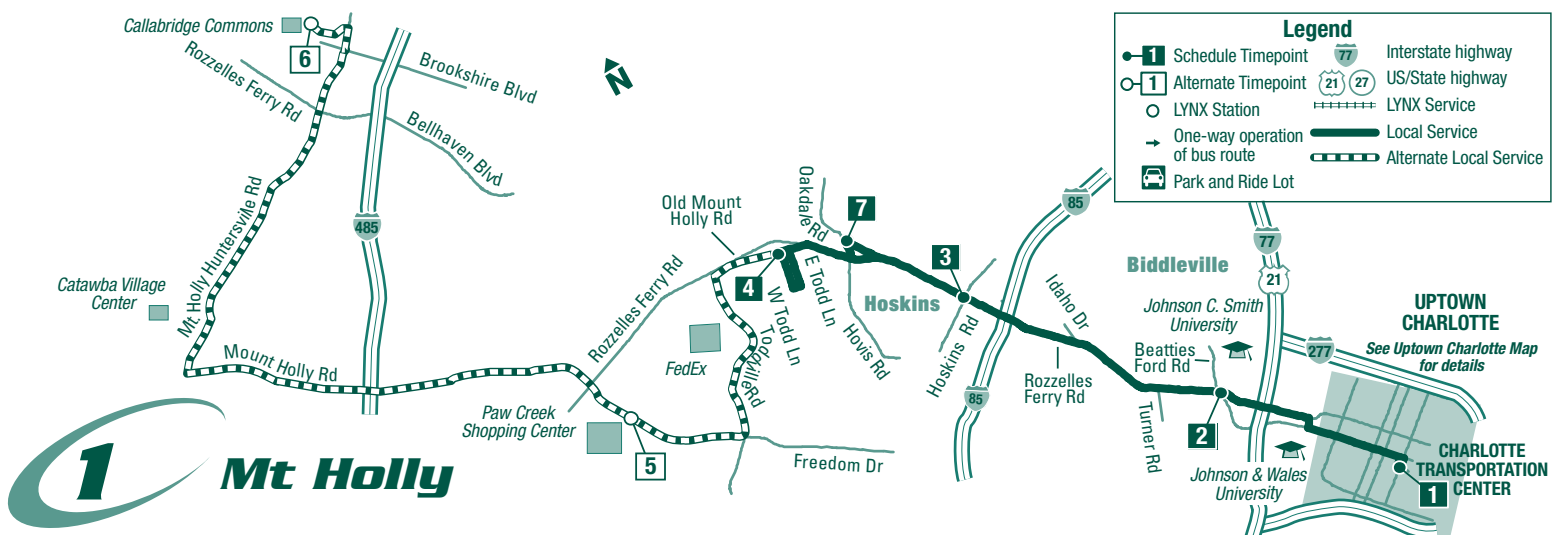

To Uptown Charlotte

Weekdays / De Lunes a Viernes

Callabridge Commons 6	Paw Creek Shopping Center 5	West Todd & Old Mt. Holly 4	Hovis & Salem Church 7	Rozzelles Ferry & Hoskins 3	Rozzelles Ferry & Trade 2	Charlotte Trans. Center 1
--	--	--	5:18	5:22	5:29	5:36
--	--	5:28	5:33	5:37	5:44	5:51
--	--	5:48	5:53	5:57	6:04	6:11
--	--	6:08	6:13	6:17	6:24	6:31
--	--	6:24	6:30	6:34	6:42	6:51
6:21	6:36	6:44	6:50	6:54	7:02	7:11
--	--	7:04	7:10	7:14	7:22	7:31
--	--	7:24	7:30	7:34	7:42	7:51
7:21	7:36	7:44	7:50	7:54	8:02	8:11
--	--	8:04	8:10	8:14	8:22	8:31
--	--	8:24	8:30	8:34	8:42	8:51
8:21	8:36	8:44	8:50	8:54	9:02	9:11
--	--	9:04	9:09	9:13	9:21	9:29
--	--	9:24	9:29	9:33	9:41	9:49
9:21	9:36	9:44	9:49	9:53	10:01	10:09
--	--	10:14	10:19	10:23	10:31	10:39
10:21	10:36	10:44	10:49	10:53	11:01	11:09
--	--	11:14	11:19	11:23	11:31	11:39
11:21	11:36	11:44	11:49	11:53	12:01	12:09
--	--	12:14	12:19	12:23	12:31	12:39
12:21	12:36	12:44	12:49	12:53	1:01	1:09
--	--	1:14	1:19	1:23	1:31	1:39
1:21	1:36	1:44	1:49	1:53	2:01	2:09
--	--	2:14	2:19	2:23	2:31	2:39
2:21	2:36	2:44	2:49	2:53	3:01	3:09
--	--	3:14	3:19	3:23	3:31	3:39
3:21	3:36	3:44	3:49	3:53	4:01	4:09
--	--	4:04	4:09	4:13	4:21	4:29
--	--	4:25	4:30	4:35	4:43	4:51
4:19	4:36	4:44	4:49	4:54	5:02	5:10
--	--	5:05	5:10	5:15	5:23	5:31
--	--	5:25	5:30	5:35	5:43	5:51
5:19	5:36	5:44	5:49	5:54	6:02	6:10
--	--	6:05	6:10	6:14	6:21	6:29
--	--	6:24	6:29	6:33	6:40	6:48
6:19	6:36	6:44	6:49	6:53	7:00	7:08
--	--	7:14	7:19	7:23	7:30	7:38
7:20	7:37	7:44	7:49	7:52	7:58	8:05
8:00	8:17	8:24	8:29	8:32	8:38	8:45
8:40	8:57	9:04	9:09	9:12	9:18	9:25
--	--	9:50	9:55	9:58	10:04	10:11
--	--	10:50	10:55	10:58	11:04	11:11
--	--	11:50	11:55	11:58	12:04	12:11

pm times are shown in bold type

NOTE: -- denotes no pickup or drop off