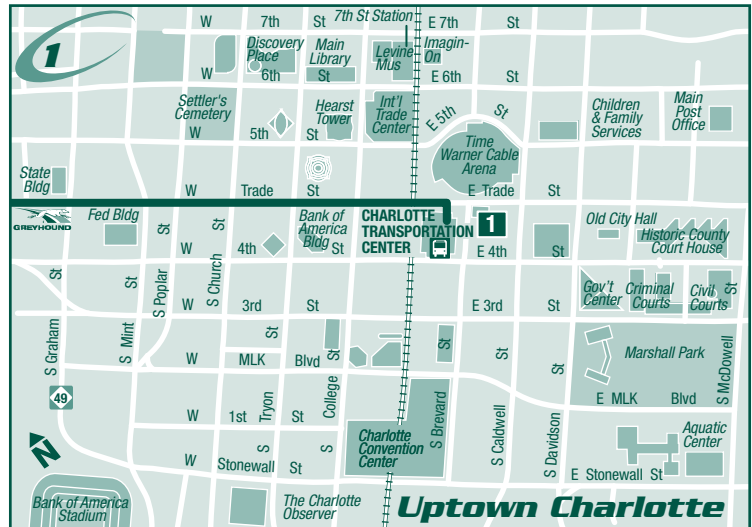

To Uptown Charlotte

Saturdays / Sábados

West Todd & Old Mt. Holly 4	Hovis & Salem Church 7	Rozzelles Ferry & Hoskins 3	Rozzelles Ferry & Trade 2	Charlotte Transportation Center 1
--	5:32	5:35	5:41	5:48
5:58	6:02	6:05	6:11	6:18
6:28	6:32	6:35	6:41	6:48
6:58	7:02	7:05	7:11	7:18
7:28	7:32	7:35	7:41	7:48
7:58	8:02	8:05	8:11	8:18
8:26	8:31	8:34	8:41	8:48
8:56	9:01	9:04	9:11	9:18
9:26	9:31	9:34	9:41	9:48
9:56	10:01	10:04	10:11	10:18
10:26	10:31	10:34	10:41	10:48
10:56	11:01	11:04	11:11	11:18
11:26	11:31	11:34	11:41	11:48
11:56	12:01	12:04	12:11	12:18
12:26	12:31	12:34	12:41	12:48
12:56	1:01	1:04	1:11	1:18
1:26	1:31	1:34	1:41	1:48
1:56	2:01	2:04	2:11	2:18
2:24	2:29	2:33	2:40	2:48
2:54	2:59	3:03	3:10	3:18
3:24	3:29	3:33	3:40	3:48
3:54	3:59	4:03	4:10	4:18
4:24	4:29	4:33	4:40	4:48
4:55	5:00	5:04	5:11	5:19
5:25	5:30	5:34	5:41	5:49
5:55	6:00	6:04	6:11	6:19
6:26	6:31	6:34	6:40	6:48
6:56	7:01	7:04	7:10	7:18
7:26	7:31	7:34	7:40	7:48
7:56	8:01	8:04	8:10	8:18
8:27	8:32	8:35	8:41	8:49
8:57	9:02	9:05	9:11	9:18
9:27	9:32	9:35	9:41	9:48
10:09	10:14	10:17	10:23	10:30
--	10:54	10:57	11:03	11:10
--	11:39	11:42	11:48	11:55
--	12:24	12:27	12:33	12:40
--	1:09	1:12	1:18	1:25

pm times are shown in bold type

NOTES: -- denotes no pickup or drop off

To Uptown Charlotte

Sundays / Domingos

West Todd & Old Mt. Holly 4	Hovis & Salem Church 7	Rozzelles Ferry & Hoskins 3	Rozzelles Ferry & Trade 2	Charlotte Transportation Center 1
5:55	5:59	6:02	6:08	6:15
6:55	6:59	7:02	7:08	7:15
7:55	7:59	8:02	8:08	8:15
8:55	9:00	9:03	9:10	9:17
9:55	10:00	10:03	10:10	10:17
10:55	11:00	11:03	11:10	11:17
11:55	12:00	12:03	12:10	12:17
12:55	1:00	1:03	1:10	1:17
1:55	2:00	2:03	2:10	2:17
2:55	3:00	3:04	3:11	3:19
3:55	4:00	4:04	4:11	4:19
4:55	5:00	5:04	5:11	5:19
5:55	5:59	6:03	6:10	6:18
6:55	6:59	7:02	7:08	7:16
7:55	7:59	8:02	8:08	8:16
8:55	8:59	9:02	9:08	9:15
--	10:00	10:03	10:09	10:16
--	11:00	11:03	11:09	11:16
--	12:00	12:03	12:09	12:16

pm times are shown in bold type

NOTES: -- denotes no pickup or drop off

Transit Fares

Correct change only, please

Local	$1.50
Transfers (Local to Local/Community Shuttle)	FREE
Transfers (Local to Express)	50¢
Transfers (Local to Express Plus)	$1.50
People 62 years and up, people with disabilities with Transit ID or Medicare card	75¢
Youth/Student (grades K-12), with a valid school or Transit ID (Children 12 and under are to be accompanied by an adult)	75¢
Children (5 years and younger, accompanied by an adult)	FREE
Local Ten Ride Pass	$12.75
Local Weekly Pass (Unlimited rides)	$15.00
Local Monthly Pass (Unlimited rides)	$60.00
Senior/ADA Local Monthly Pass (Unlimited rides) with Transit ID or Medicare card	$30.00

Passengers must show valid proof of status when paying a half fare or showing a reduced fare pass.

Prices and schedules are subject to change.

Transfers