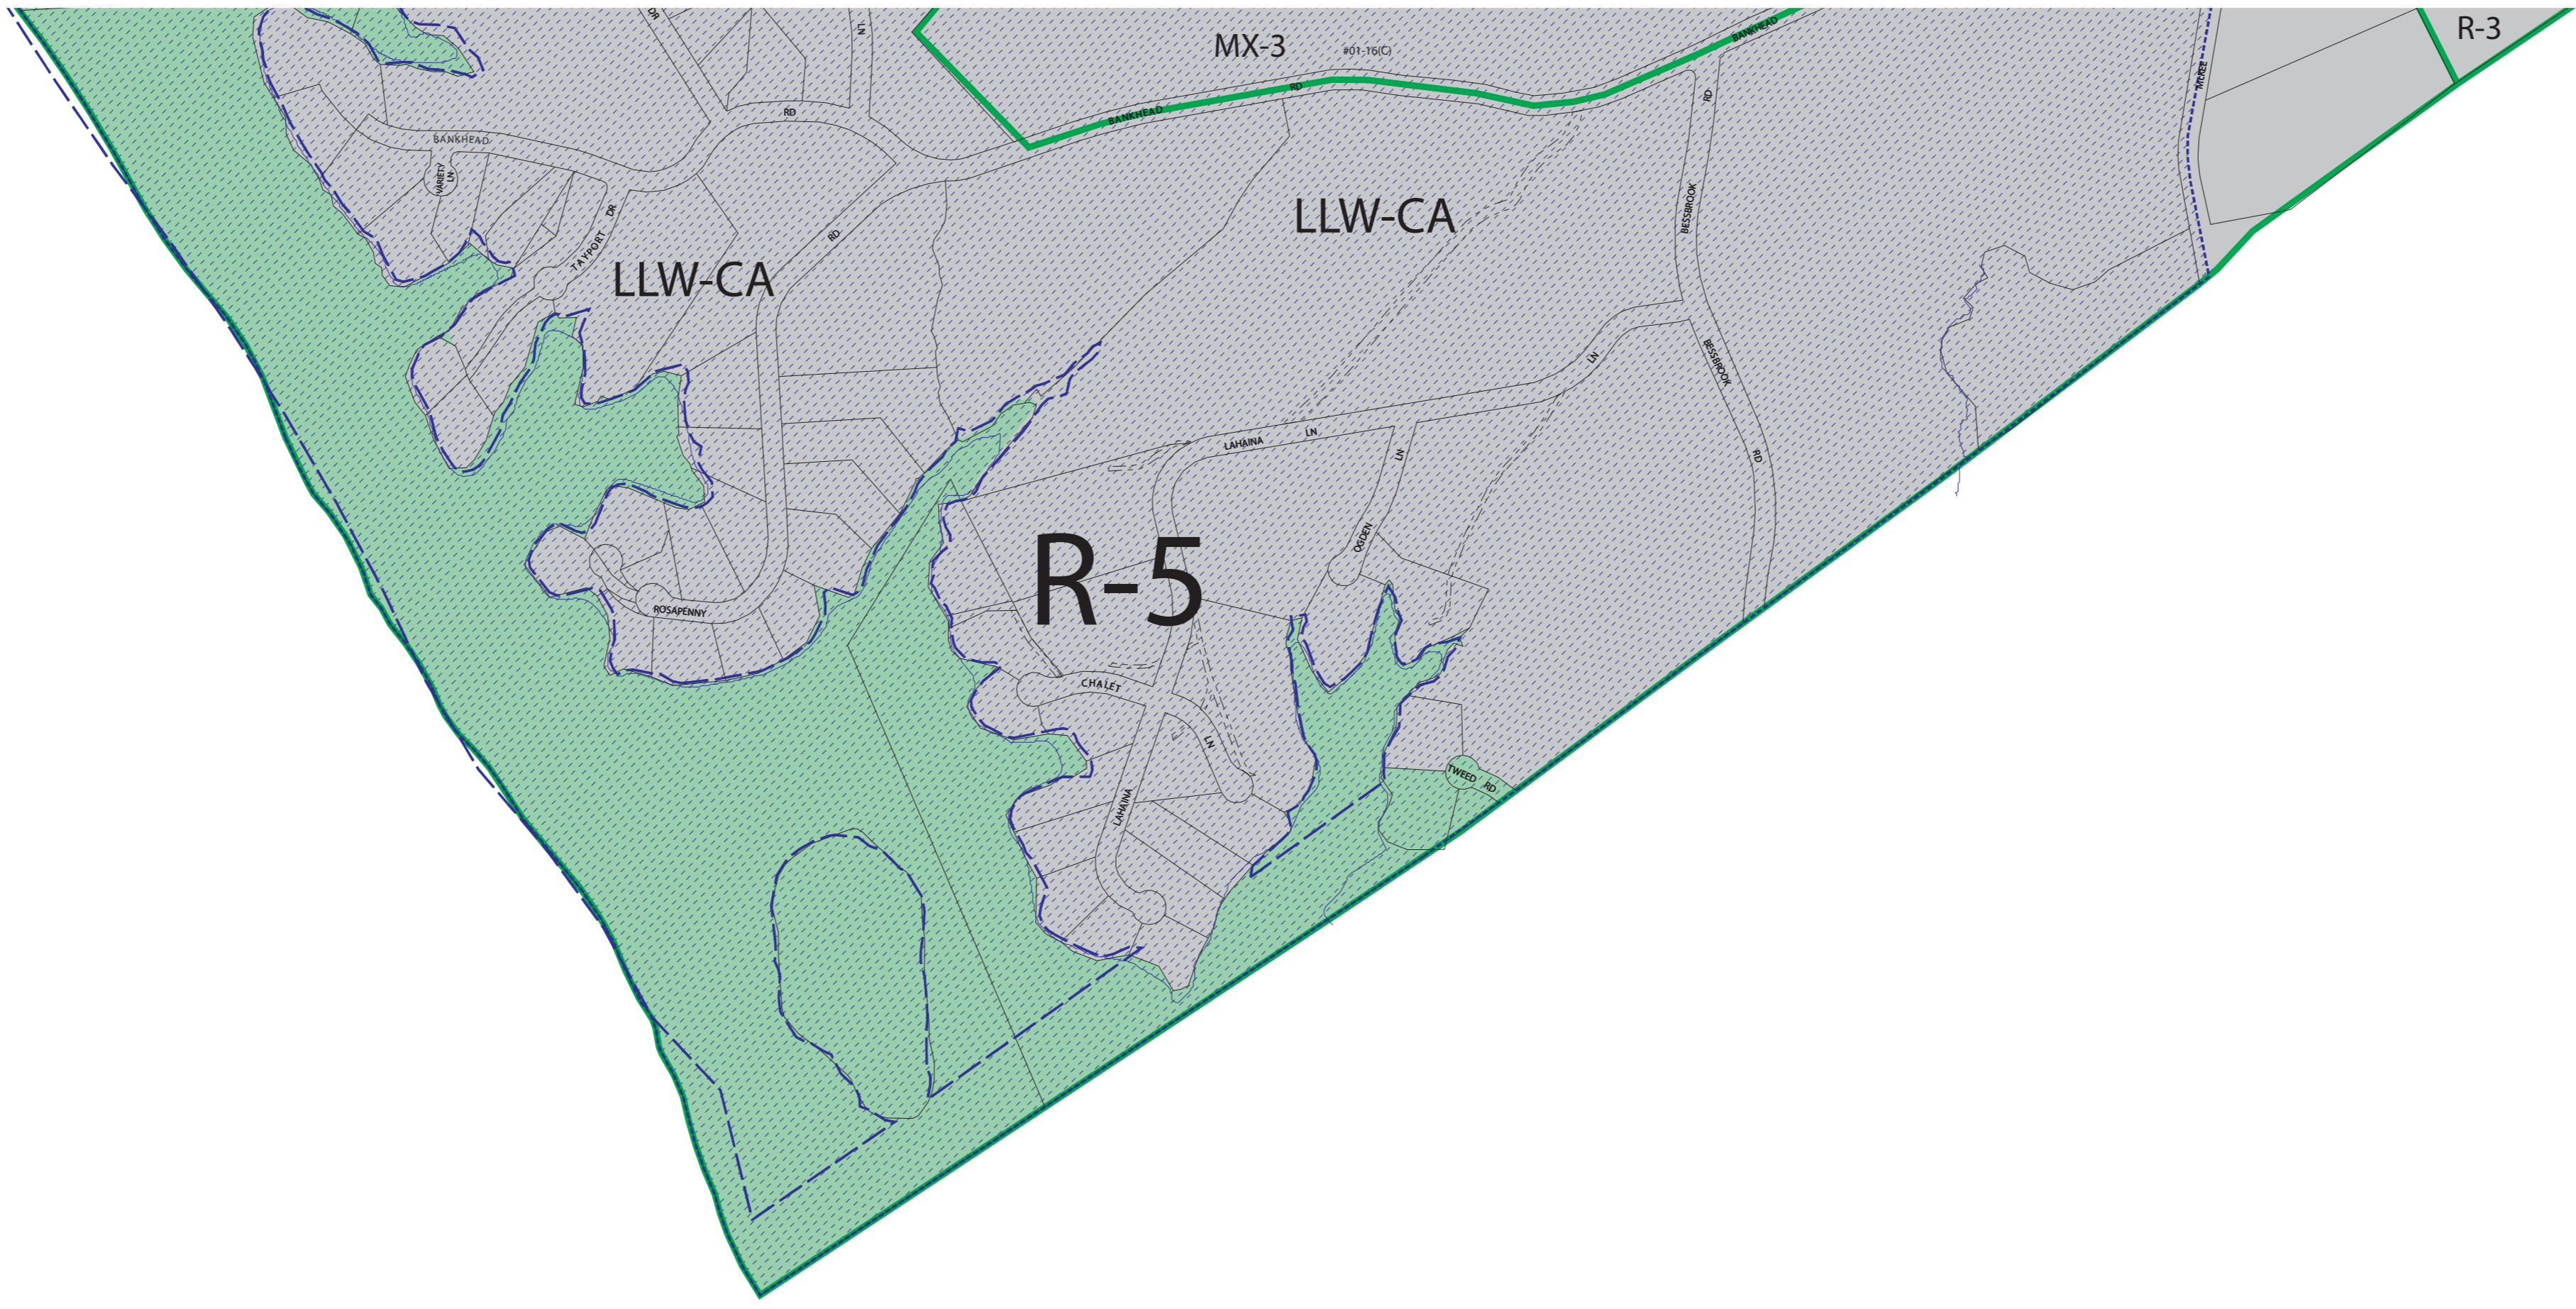

MATCH TO SHEET NO. 173

- City of Charlotte
- Charlotte Sphere
- Towns
- Town Spheres
- East Blvd PED
- Plaza-Central PED
- Sunnyside PED
- West Morehead PED
- West End PED
- Protected Watershed
- Critical Watershed
- Historic District
- Mobile Home Overlay
- Zoning
- Special Use Permit
- SPA
- Parcels
- FEMA Floodplain
- Hydrology
- Railroad ROW Utility ROW Easement
- RR Centerline
- Airport Noise District

MATCH TO SHEET NO.

MATCH TO SHEET NO.

REVISION DATE	PETITION NUMBER	INIT.

ZONING CONVERSION - EFFECTIVE JAN 1, 1992

THESE MAPS ARE FOR PLANNING PURPOSES ONLY

NORTH CAROLINA RECTANGULAR COORDINATE SYSTEM

MATCH TO SHEET NO.

CHARLOTTE-MECKLENBURG COUNTY
 NORTH CAROLINA
ZONING MAP
 Charlotte-Mecklenburg Planning Commission
ADOPTED EFFECTIVE MAY 1, 1985

Date Printed: 02/25/13

SHEET NO. 184