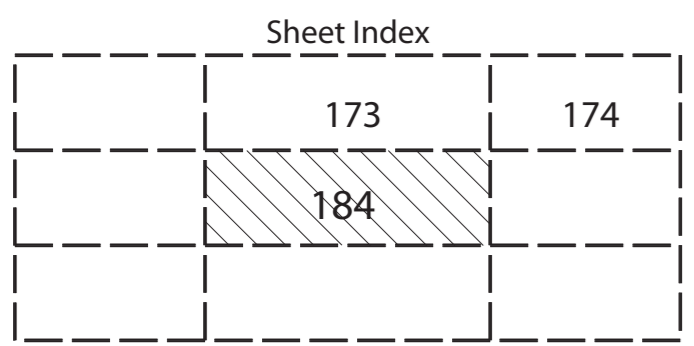

MATCH TO SHEET NO. 173

- City of Charlotte
- Charlotte Sphere
- Towns
- Town Spheres
- East Blvd PED
- Plaza-Central PED
- Sunnyside PED
- West Morehead PED
- West End PED
- Protected Watershed
- Critical Watershed
- Historic District
- Mobile Home Overlay
- Zoning
- Special Use Permit
- SPA
- Parcels
- FEMA Floodplain
- Hydrology
- Railroad ROW Utility ROW Easement
- RR Centerline
- Airport Noise District

MATCH TO SHEET NO.

MATCH TO SHEET NO.

REVISION DATE	PETITION NUMBER	INIT.

ZONING CONVERSION - EFFECTIVE JAN 1, 1992

THESE MAPS ARE FOR PLANNING PURPOSES ONLY

NORTH CAROLINA RECTANGULAR COORDINATE SYSTEM

MATCH TO SHEET NO.