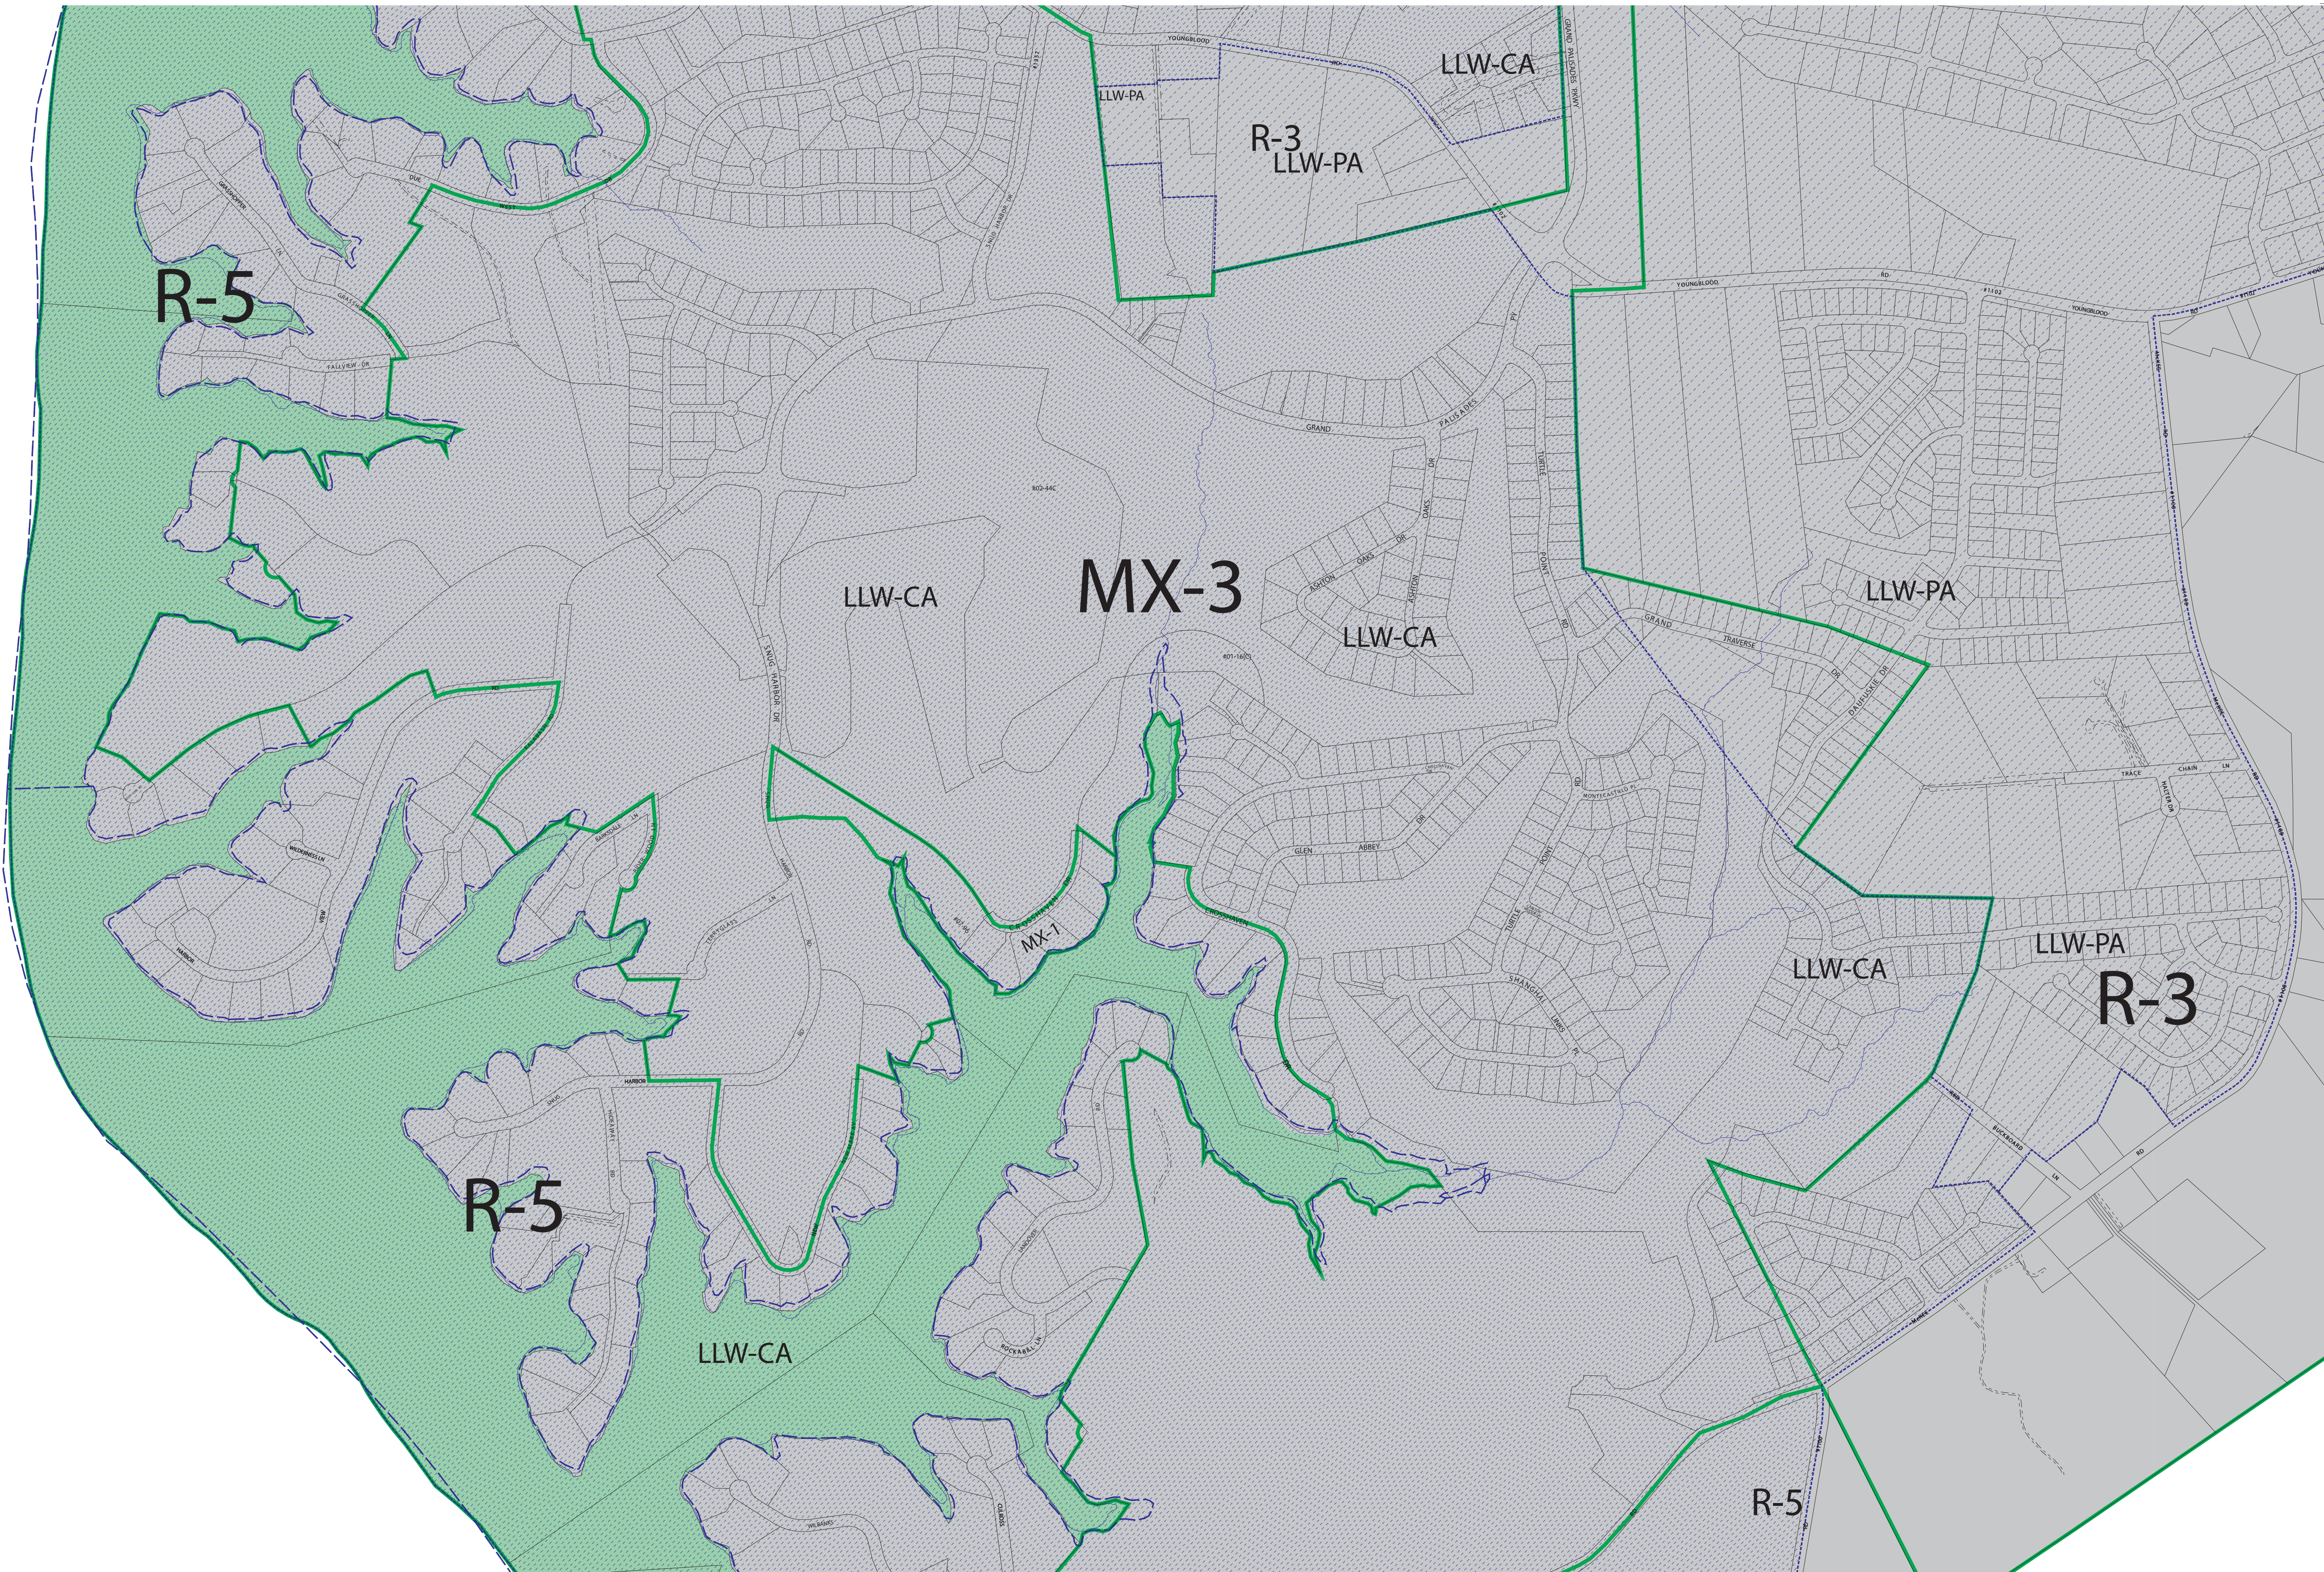

MATCH TO SHEET NO.

- City of Charlotte
- Charlotte Sphere
- Towns
- Town Spheres
- East Blvd PED
- Plaza-Central PED
- Sunnyside PED
- West Morehead PED
- West End PED
- Protected Watershed
- Critical Watershed
- Historic District
- Mobile Home Overlay
- Zoning
- Special Use Permit
- SPA
- Parcels
- FEMA Floodplain
- Hydrology
- Railroad ROW Utility ROW Easement
- RR Centerline
- Airport Noise District

174

MATCH TO SHEET NO.

REVISION DATE	PETITION NUMBER	INIT.

ZONING CONVERSION - EFFECTIVE JAN 1, 1992

THESE MAPS ARE FOR PLANNING PURPOSES ONLY

Sheet Index

172	171
173	174
184	

NORTH CAROLINA RECTANGULAR COORDINATE SYSTEM

MATCH TO SHEET NO. 184

CHARLOTTE-MECKLENBURG COUNTY
NORTH CAROLINA
ZONING MAP
Charlotte-Mecklenburg Planning Commission
ADOPTED EFFECTIVE MAY 1, 1985

Date Printed: 02/25/13

SHEET NO. 173