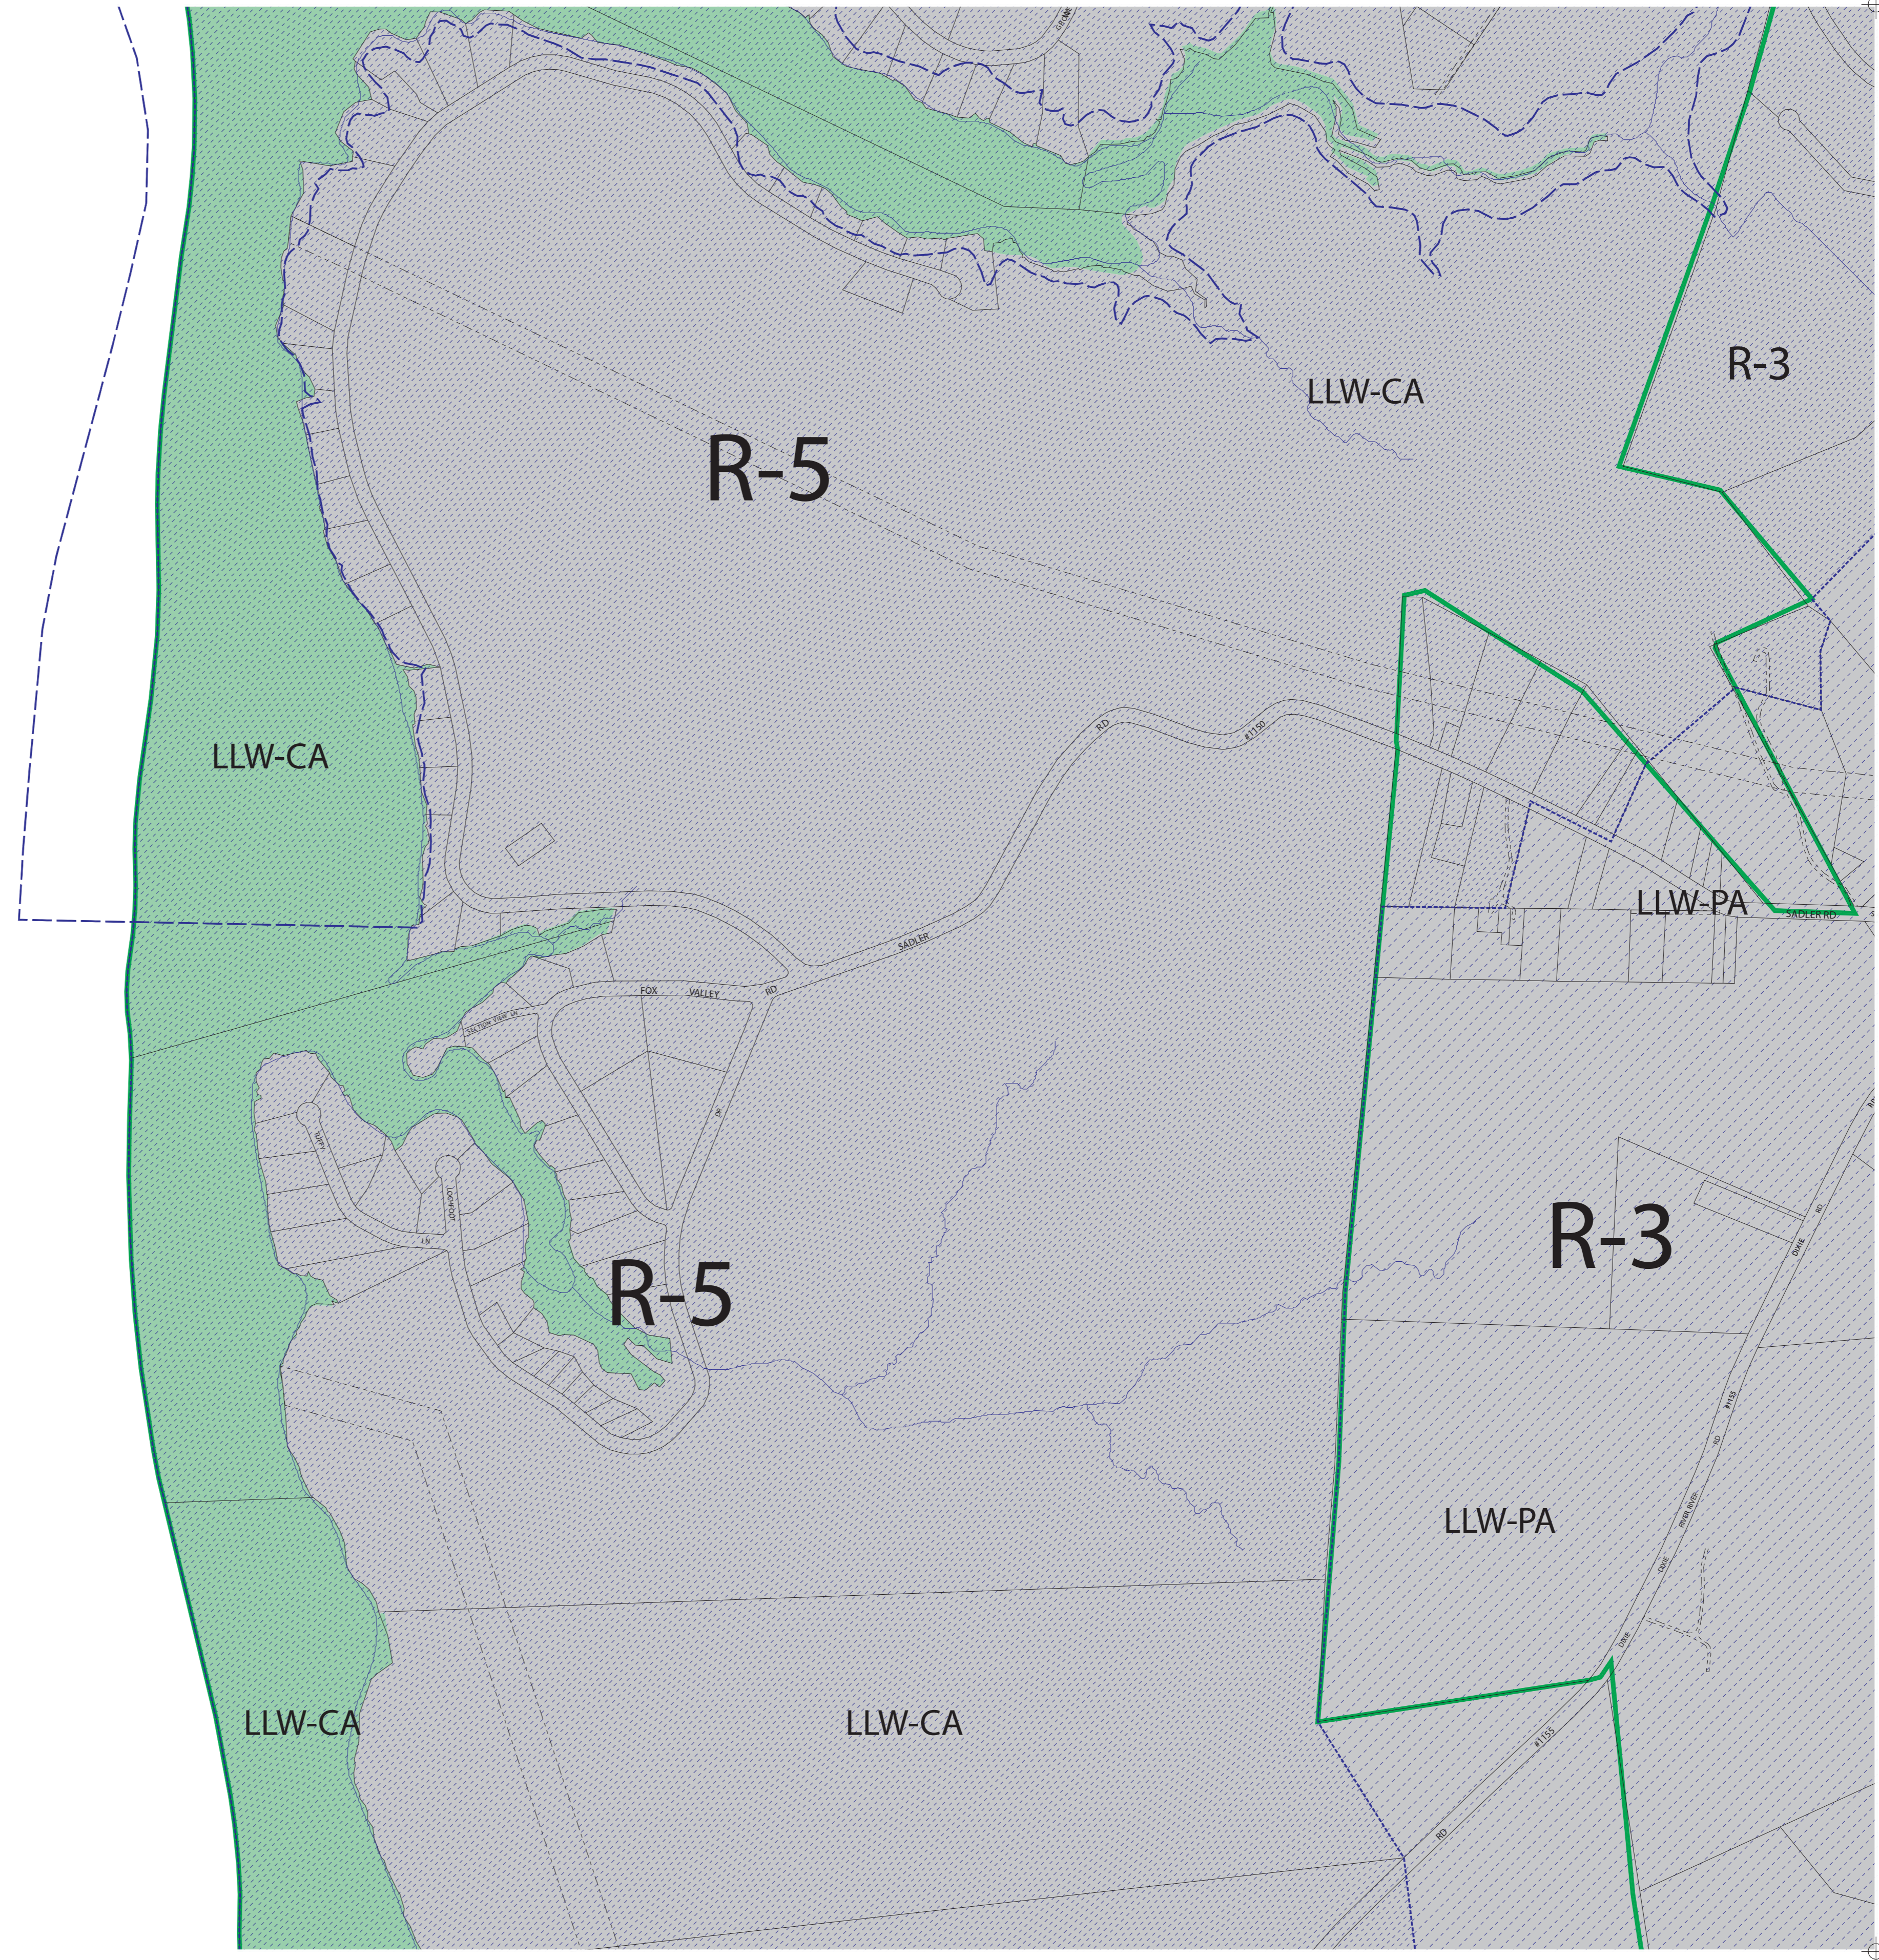

MATCH TO SHEET NO.

- City of Charlotte
- Charlotte Sphere
- Towns
- Town Spheres
- East Blvd PED
- Plaza-Central PED
- Sunnyside PED
- West Morehead PED
- West End PED
- Protected Watershed
- Critical Watershed
- Historic District
- Mobile Home Overlay
- Zoning
- Special Use Permit
- SPA
- Parcels
- FEMA Floodplain
- Hydrology
- Railroad ROW
- Utility ROW
- Easement
- RR Centerline
- Airport Noise District

108

MATCH TO SHEET NO.

REVISION DATE	PETITION NUMBER	INIT.

ZONING CONVERSION-EFFECTIVE JAN 1, 1992

THESE MAPS ARE FOR PLANNING PURPOSES ONLY

Sheet Index

106	105
107	108
129	128

NORTH CAROLINA RECTANGULAR COORDINATE SYSTEM

MATCH TO SHEET NO. 129

CHARLOTTE-MECKLENBURG COUNTY
NORTH CAROLINA
ZONING MAP
Charlotte-Mecklenburg Planning Commission
ADOPTED EFFECTIVE MAY 1, 1985

Date Printed: 02/25/13

SHEET NO. 107