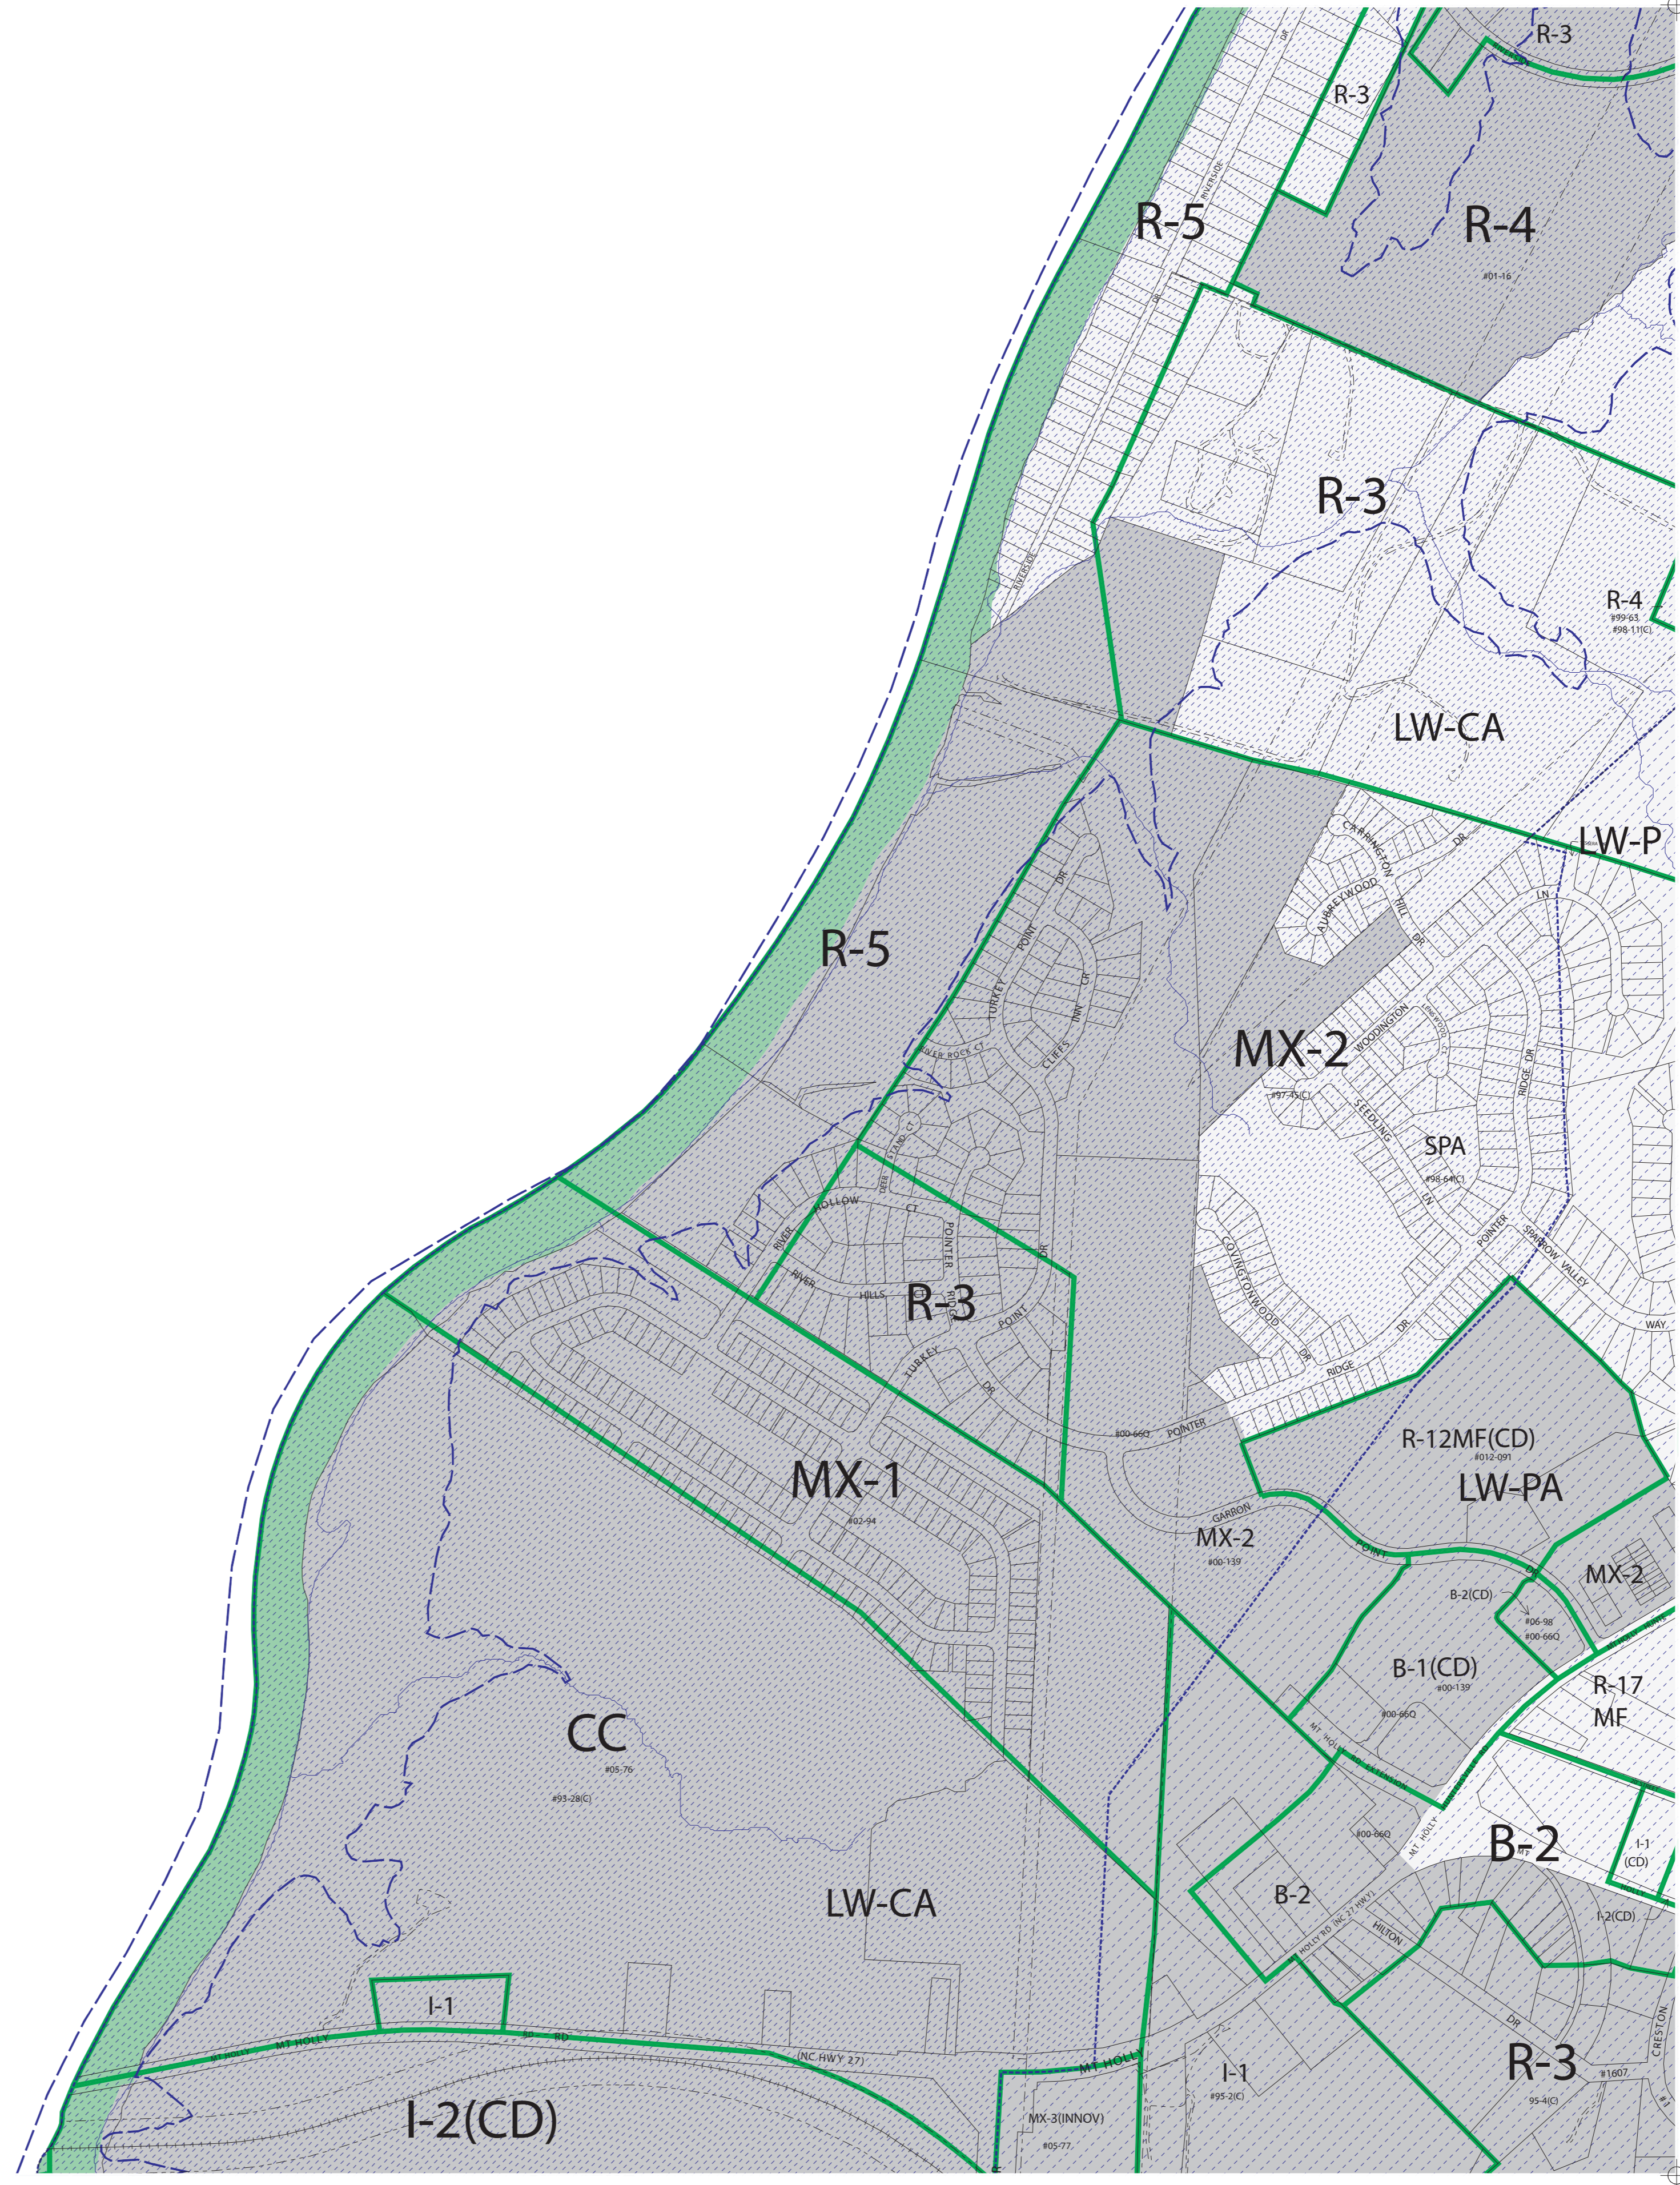

MATCH TO SHEET NO.

MATCH TO SHEET NO.

- City of Charlotte
- Charlotte Sphere
- Towns
- Town Spheres
- East Blvd PED
- Plaza-Central PED
- Sunnyside PED
- West Morehead PED
- West End PED
- Protected Watershed
- Critical Watershed
- Historic District
- Mobile Home Overlay
- Zoning
- Special Use Permit
- SPA
- Parcels
- FEMA Floodplain
- Hydrology
- Railroad ROW
- Utility ROW
- Easement
- RR Centerline
- Airport Noise District

63

MATCH TO SHEET NO.

REVISION DATE	PETITION NUMBER	INIT.

ZONING CONVERSION-EFFECTIVE JAN 1, 1992

THESE MAPS ARE FOR PLANNING PURPOSES ONLY

Sheet Index

		48
	64	63
65		66

NORTH CAROLINA RECTANGULAR COORDINATE SYSTEM

MATCH TO SHEET NO. 65

CHARLOTTE-MECKLENBURG COUNTY  
 NORTH CAROLINA  
**ZONING MAP**  
 Charlotte-Mecklenburg Planning Commission  
ADOPTED EFFECTIVE MAY 1, 1985

Date Printed: 02/12/13

SHEET NO. 64