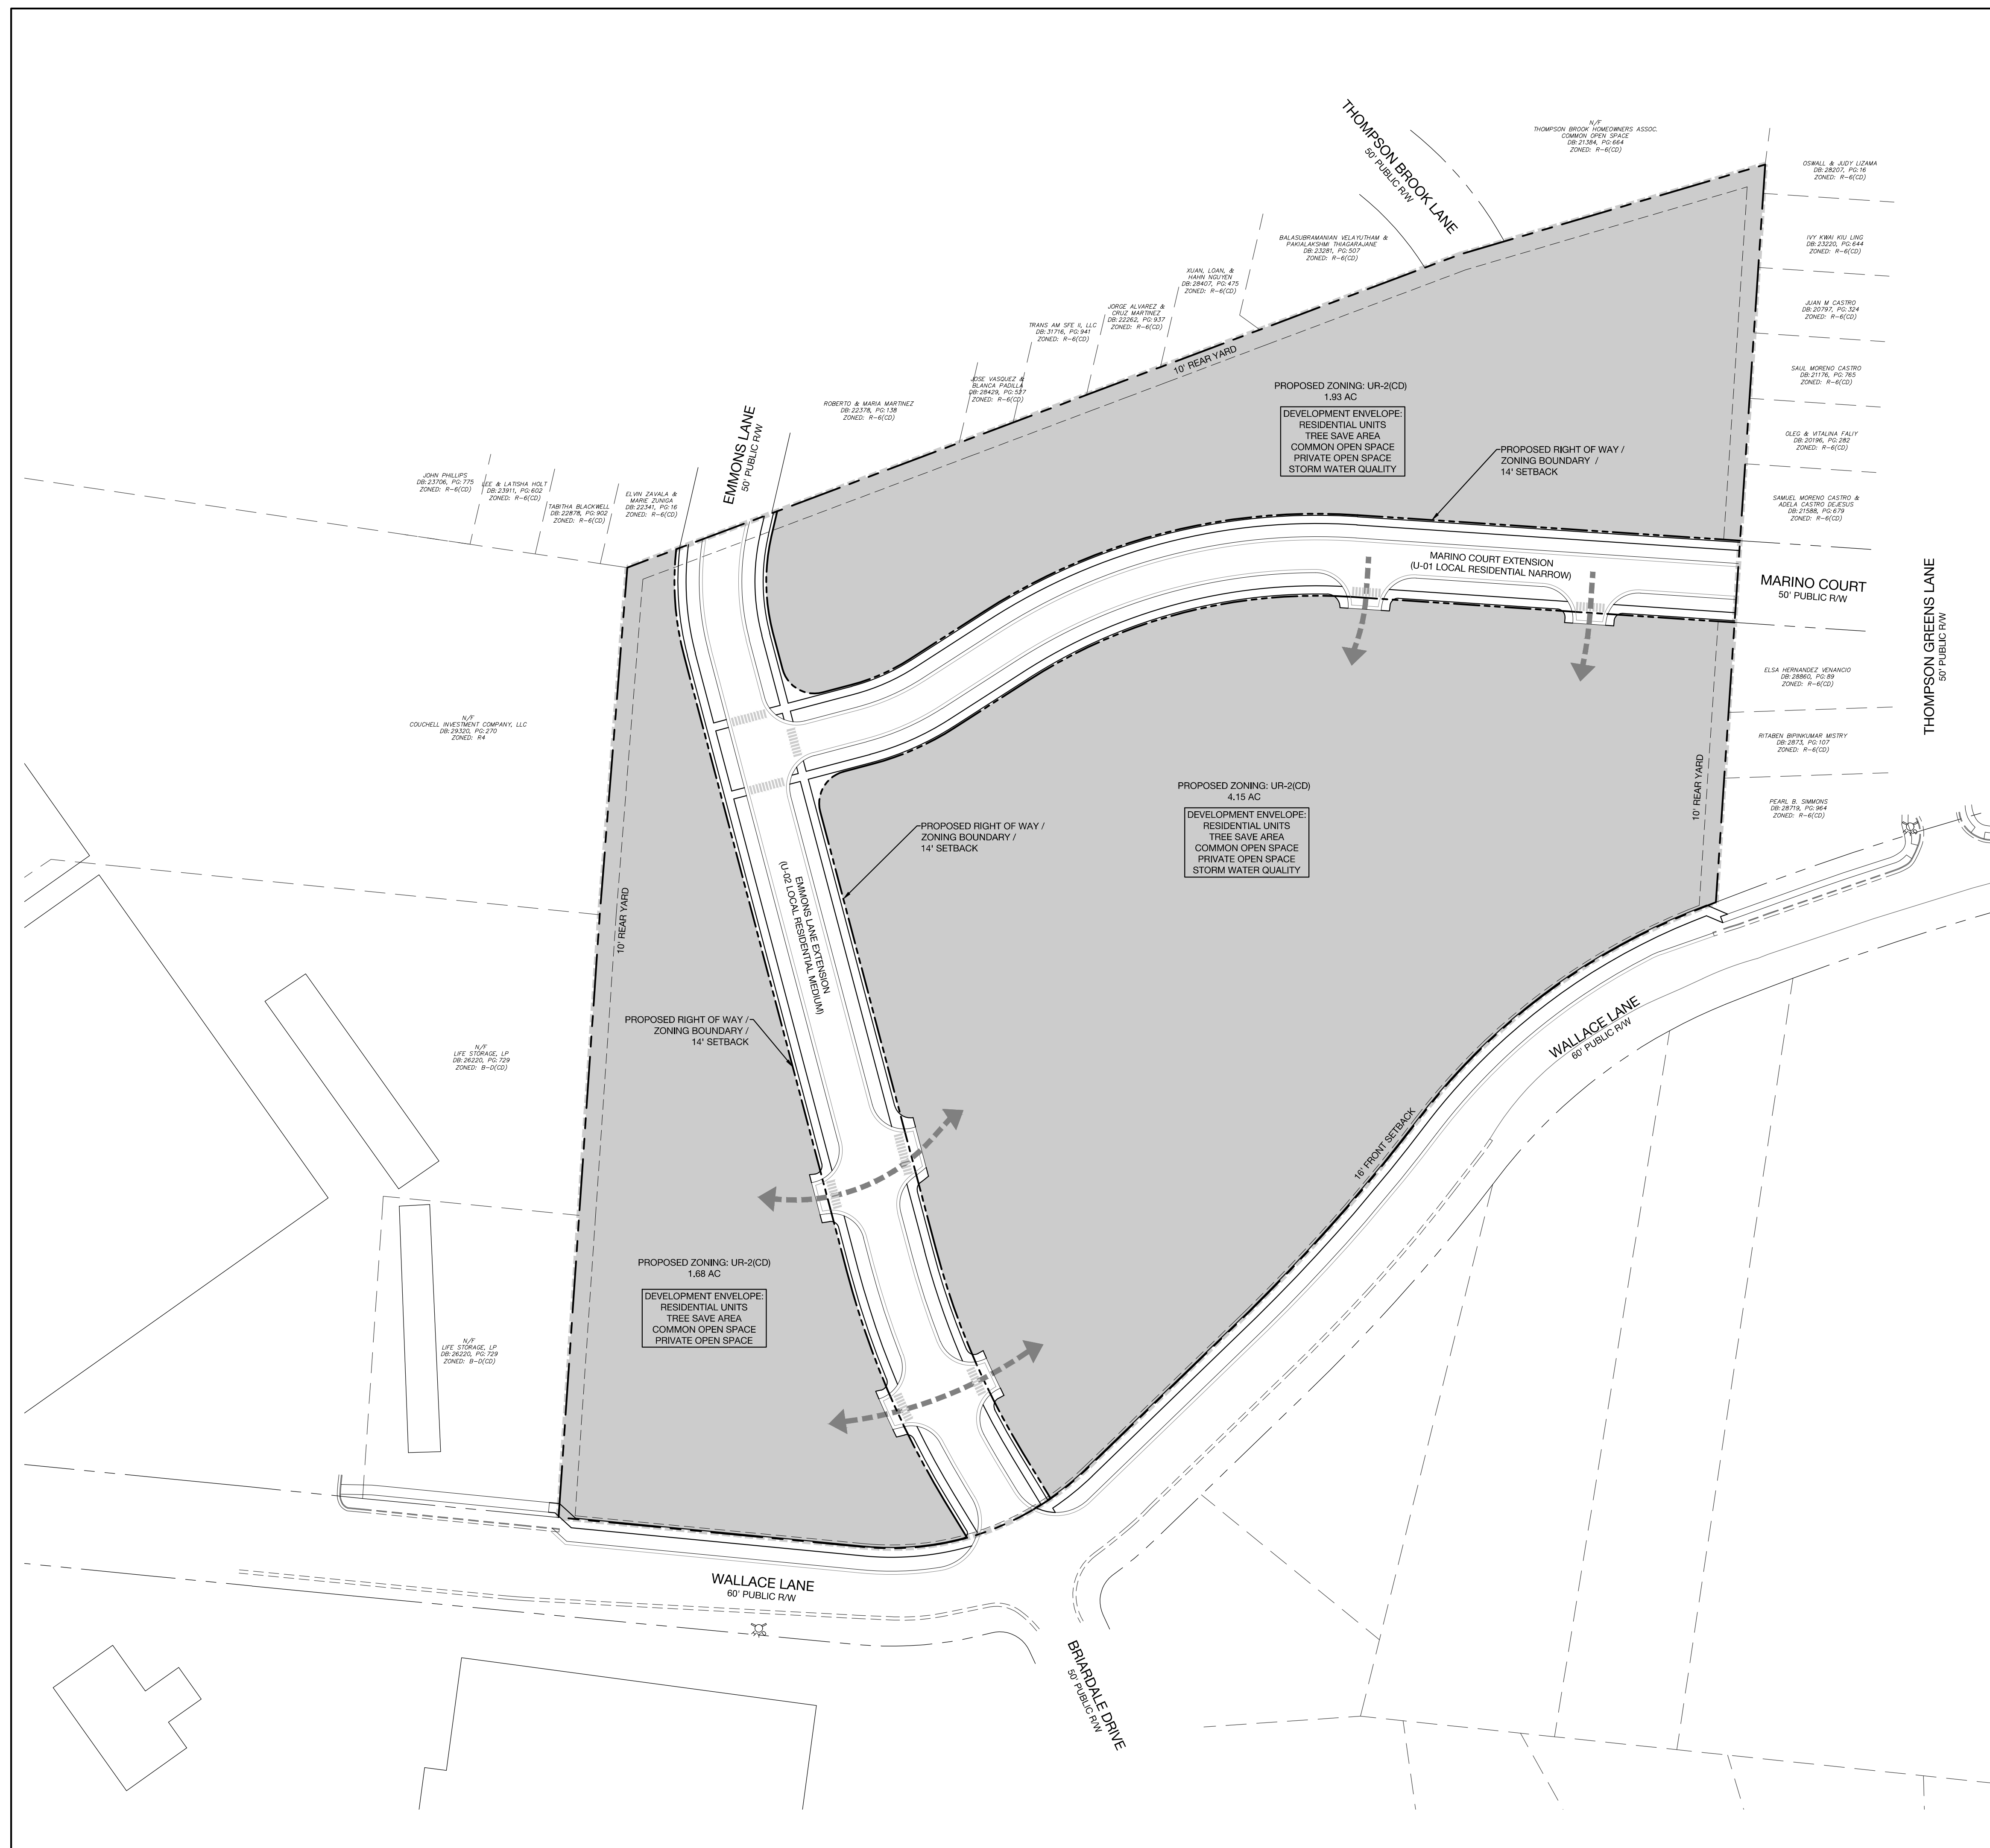

URBAN DESIGN PARTNERS

Wallace Lane, LLC

4366 South Tryon Street
Charlotte, NC 28217-1734

Wallace Lane

Technical Data Sheet
Wallace Lane, Charlotte, North Carolina

NO. DATE: BY: REVISIONS:

Project No: 17-118
Date: 04.23.2018
Designed by: udp
Drawn By: udp
Scale: 1"=50'
Sheet No:

RZ-1.0

REZONING PETITION #2018-XXX