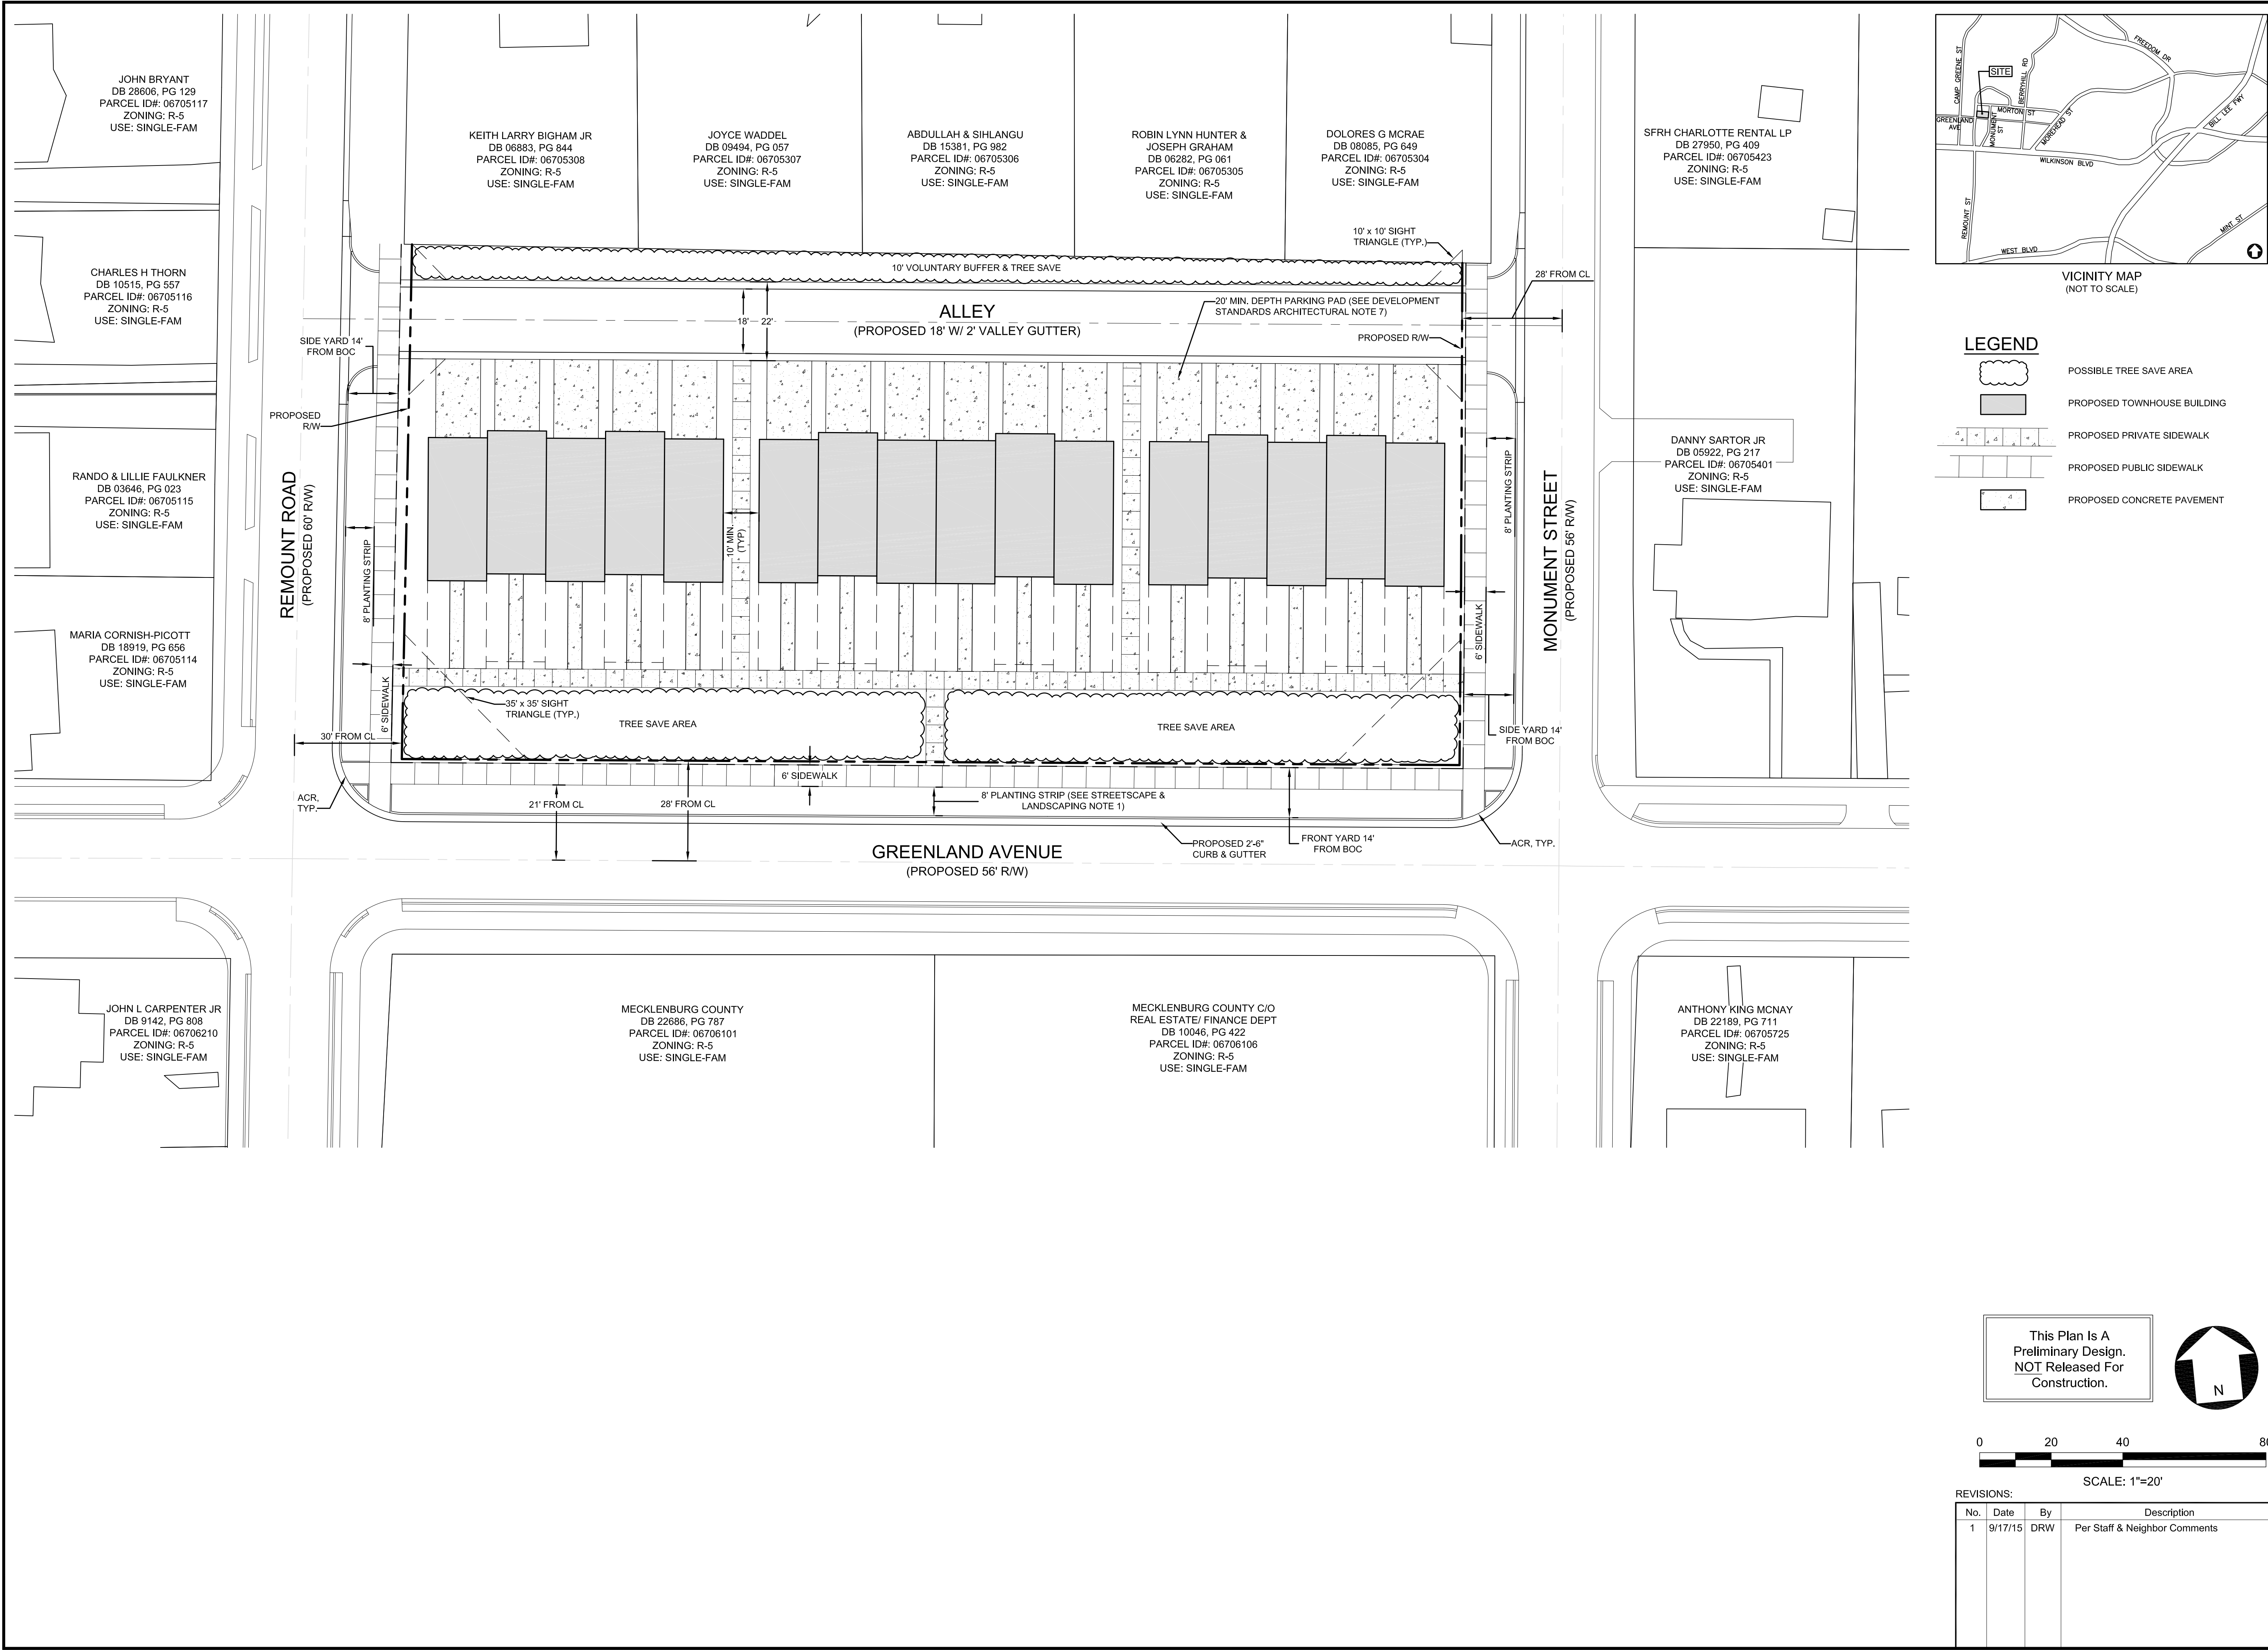

This Plan Is A Preliminary Design. NOT Released For Construction.

REVISIONS:

No.	Date	By	Description
1	9/17/15	DRW	Per Staff & Neighbor Comments

CAMP GREEN TOWNHOMES
CHARLOTTE, NC
CAMP GREEN PROPERTIES, LLC
CHARLOTTE, NC 28205

SCHEMATIC SITE PLAN

CORPORATE CERTIFICATIONS
NC PE - C-2930   NC LA - C-253
SC ENG - NO. 3599   SC LA - NO. 211

Project Manager: MDL
Drawn By: DRW
Checked By: MDL
Date: 06/29/15
Project Number: 15022
Sheet Number:

RZ-101
PETITION#: 2015-114
SHEET # 2 OF 2