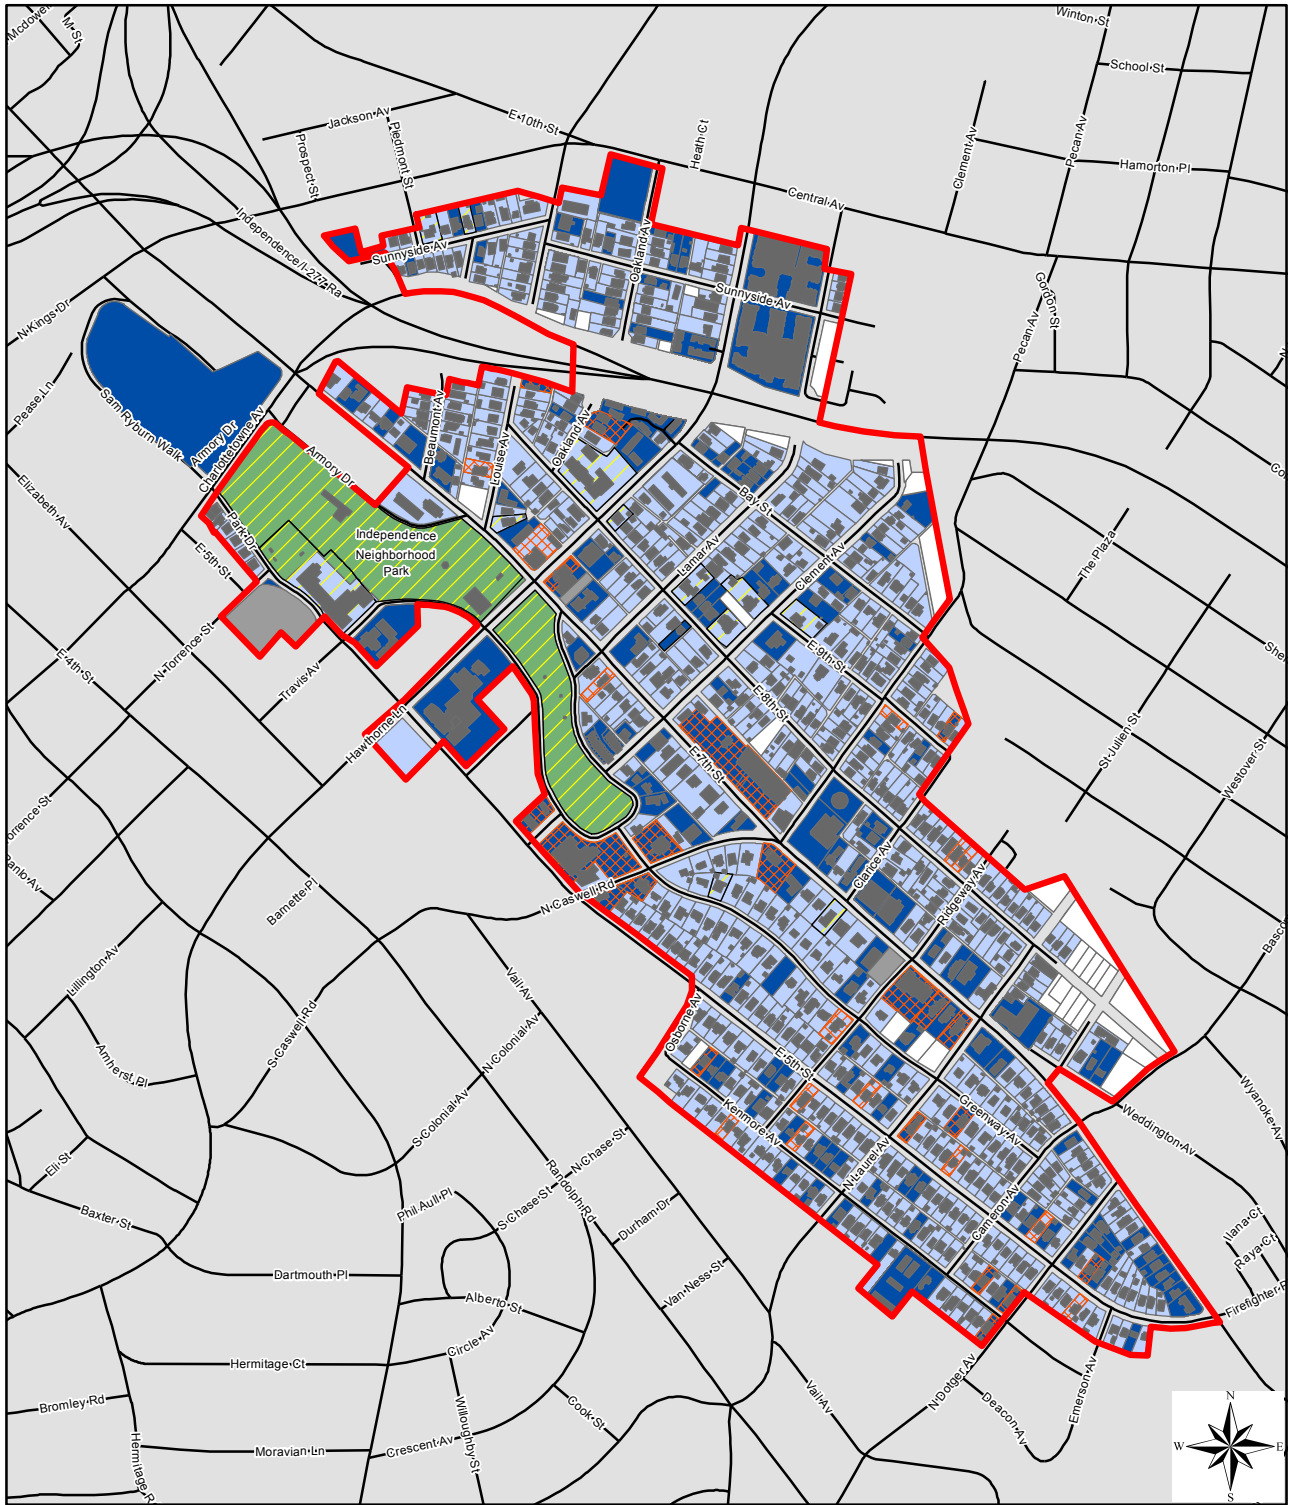

Phase 1 Reconnaissance Survey Elizabeth Historic District Assessment

Legend

- National Register Boundary
- Buildings
- Historic Landmarks
- Altered/Demolished/Replaced
- Open Space
- Parking
- Vacant
- Roads

Period of Significance

- 1900-1941
- After 1941

September 16, 2016

Phase 1 Reconnaissance Survey Myers Park Historic District Assessment

Legend

- National Register Boundary
- Hermitage Court Local Historic District
- Buildings
- Historic Landmarks
- Altered/Demolished/Replaced
- Open Space
- Parking
- Vacant
- Roads

Period of Significance

- 1911-1943
- After 1943

November 17, 2016

Phase 1 Reconnaissance Survey North Charlotte Historic District Assessment

Legend

-  National Register Boundary
-  Buildings
-  Parking
-  Historic Landmark
-  Altered/Demolished/Replaced
-  Vacant
-  Roads

Period of Significance

- 1926-1951
- After 1951

September 16, 2015