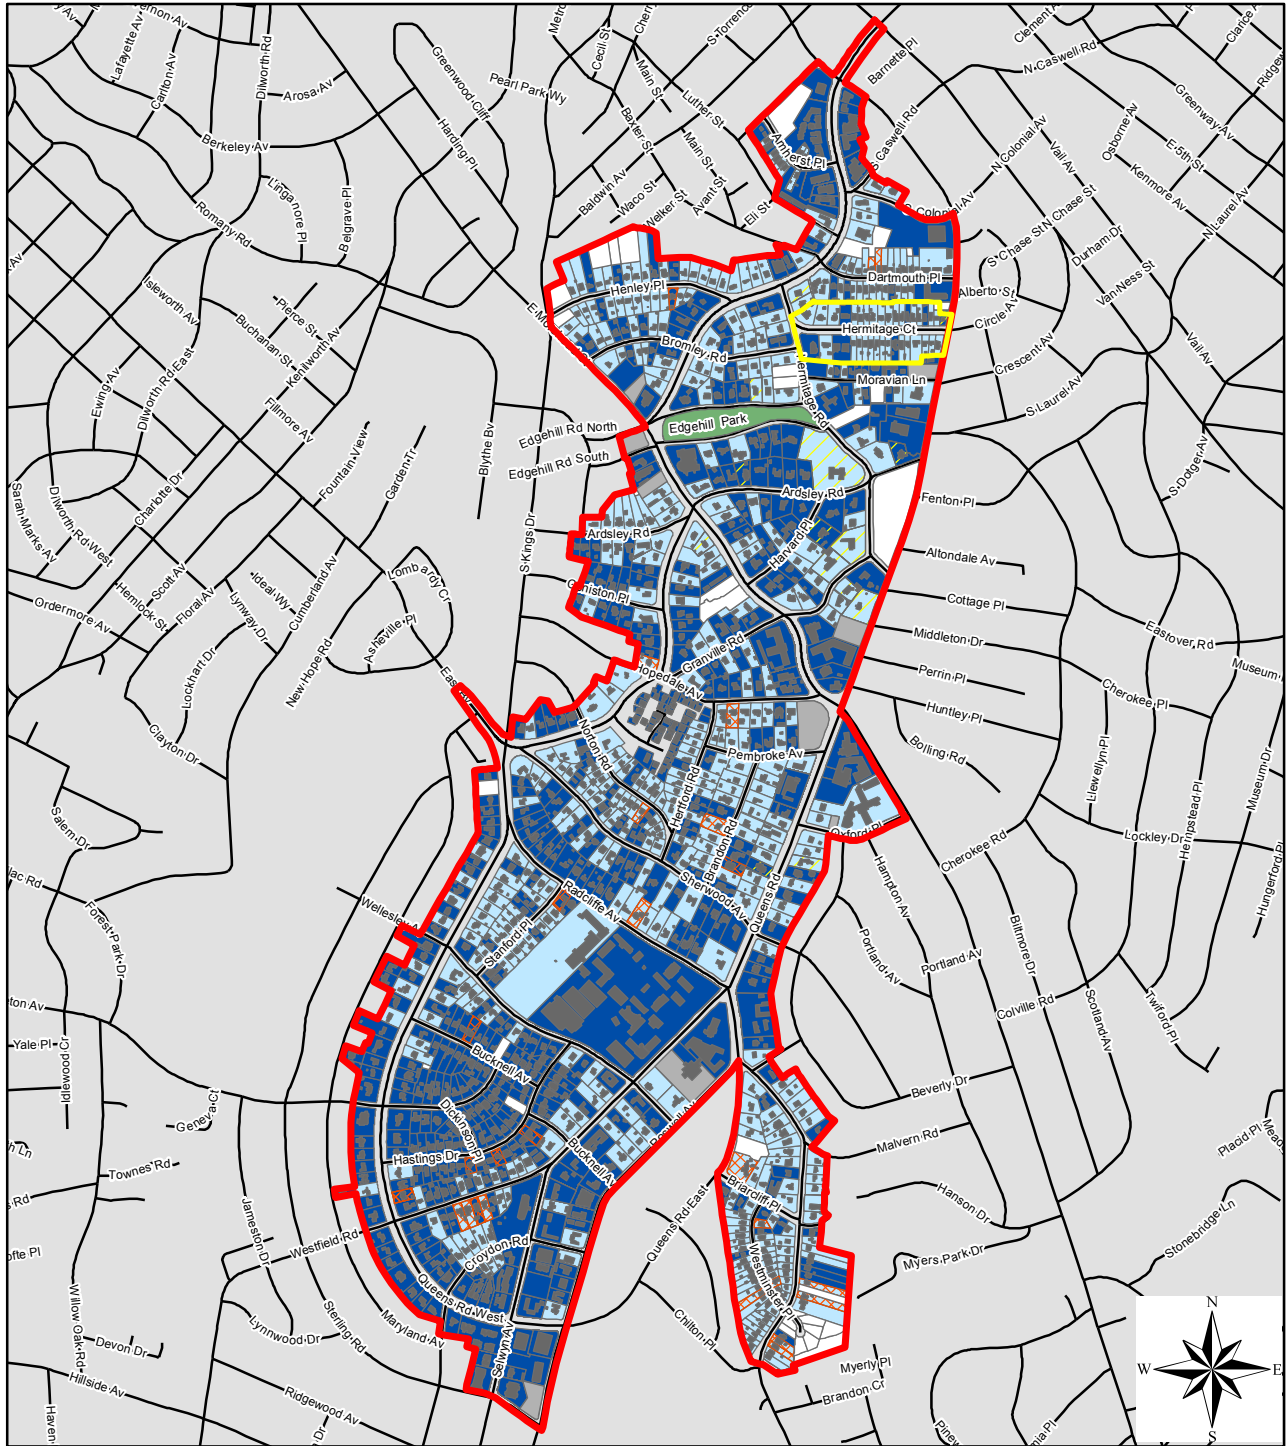

Phase 1 Reconnaissance Survey Elizabeth Historic District Assessment

Legend

- National Register Boundary
- Buildings
- Historic Landmarks
- Altered/Demolished/Replaced
- Open Space
- Parking
- Vacant
- Roads

Period of Significance

- 1900-1941
- After 1941

September 16, 2016

Phase 1 Reconnaissance Survey Myers Park Historic District Assessment

Legend

- National Register Boundary
- Hermitage Court Local Historic District
- Buildings
- Historic Landmarks
- Altered/Demolished/Replaced
- Open Space
- Parking
- Vacant
- Roads

Period of Significance

- 1911-1943
- After 1943

November 17, 2016

Phase 1 Reconnaissance Survey North Charlotte Historic District Assessment

Legend

-  National Register Boundary
-  Buildings
-  Parking
-  Historic Landmark
-  Altered/Demolished/Replaced
-  Vacant
-  Roads

Period of Significance

- 1926-1951
- After 1951

September 16, 2015