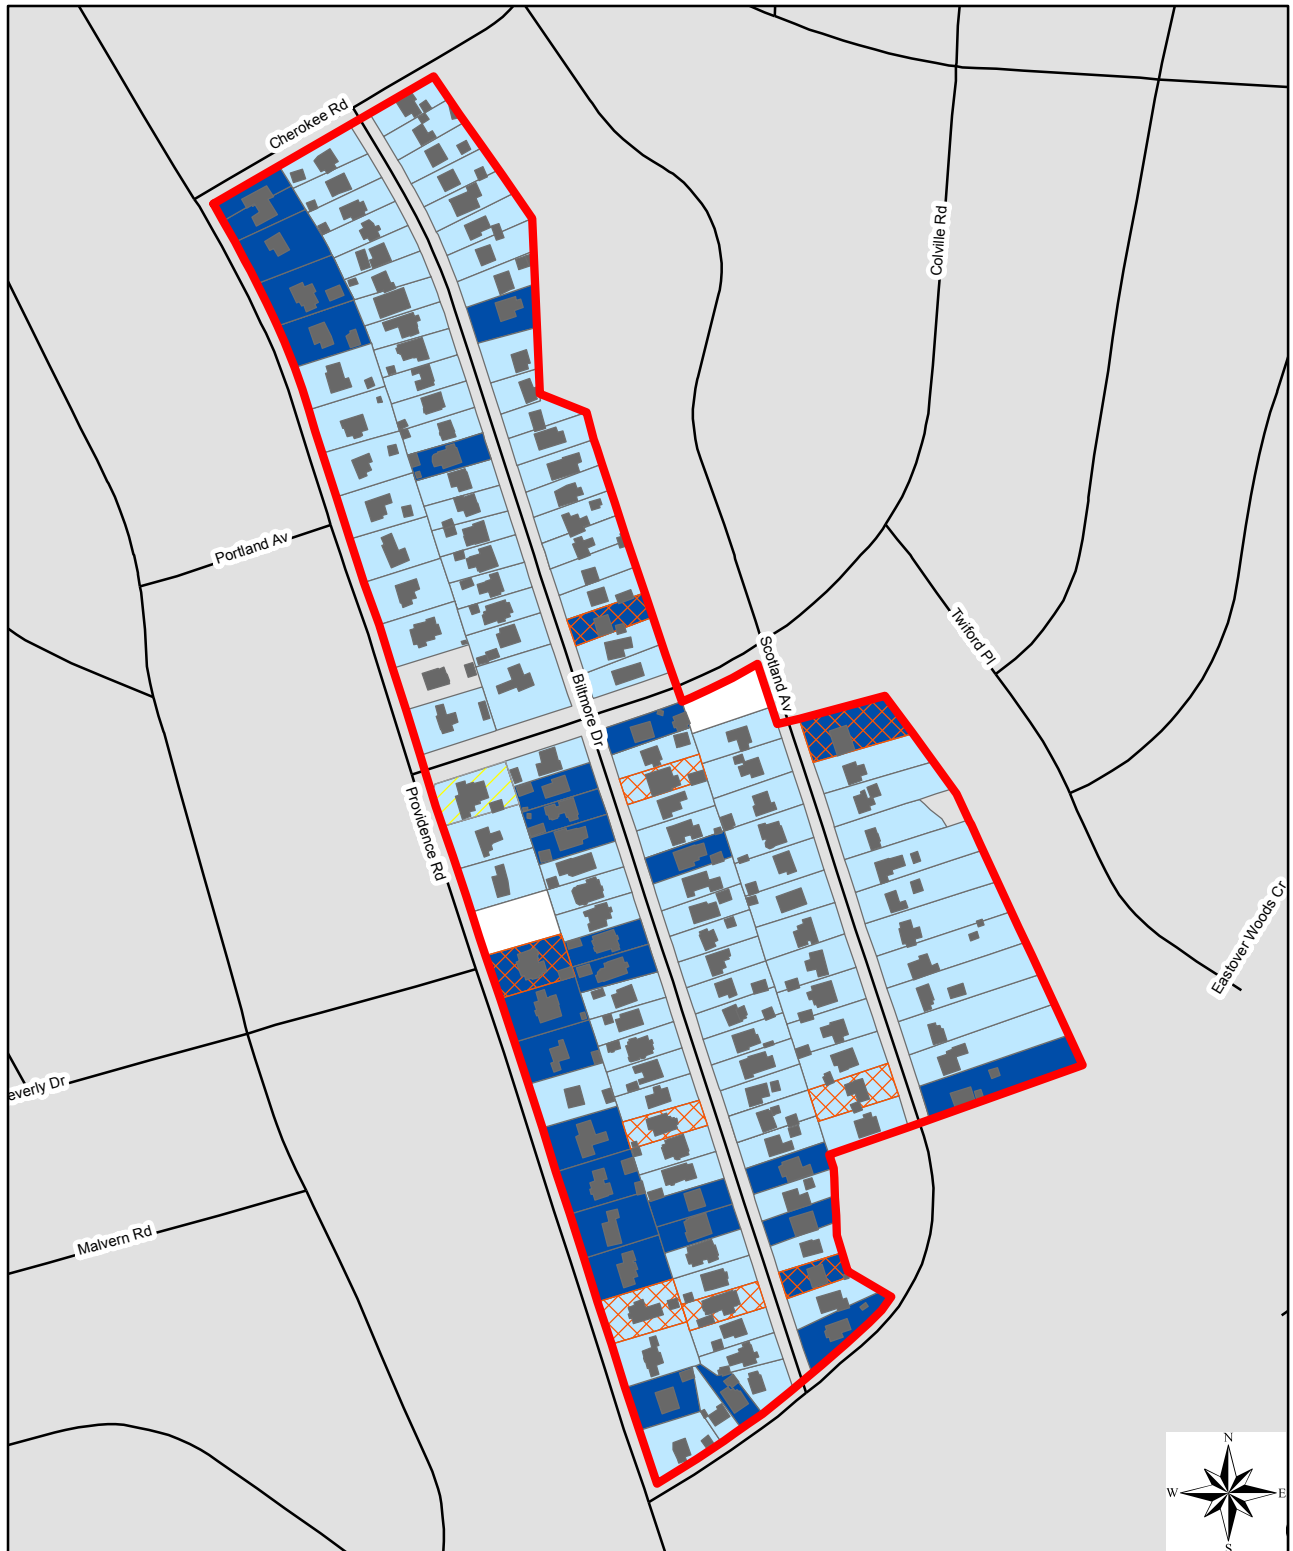

Period of Significance

- 1900-1941
- After 1941

September 16, 2016

Phase 1 Reconnaissance Survey Myers Park Historic District Assessment

Legend

- National Register Boundary
- Hermitage Court Local Historic District
- Buildings
- Historic Landmarks
- Altered/Demolished/Replaced
- Open Space
- Parking
- Vacant
- Roads

Period of Significance

- 1911-1943
- After 1943

November 17, 2016

Phase 1 Reconnaissance Survey North Charlotte Historic District Assessment

Legend

-  National Register Boundary
-  Buildings
-  Parking
-  Historic Landmark
-  Altered/Demolished/Replaced
-  Vacant
-  Roads

Period of Significance

-  1903-1939
-  After 1939

September 16, 2016

Phase 1 Reconnaissance Survey Pharrsdale Historic District Assessment

Legend

- National Register Boundary
- Buildings
- Historic Landmarks
- Altered/Demolished/Replaced
- Vacant
- Roads

Period of Significance

- 1926-1951
- After 1951

September 16, 2015