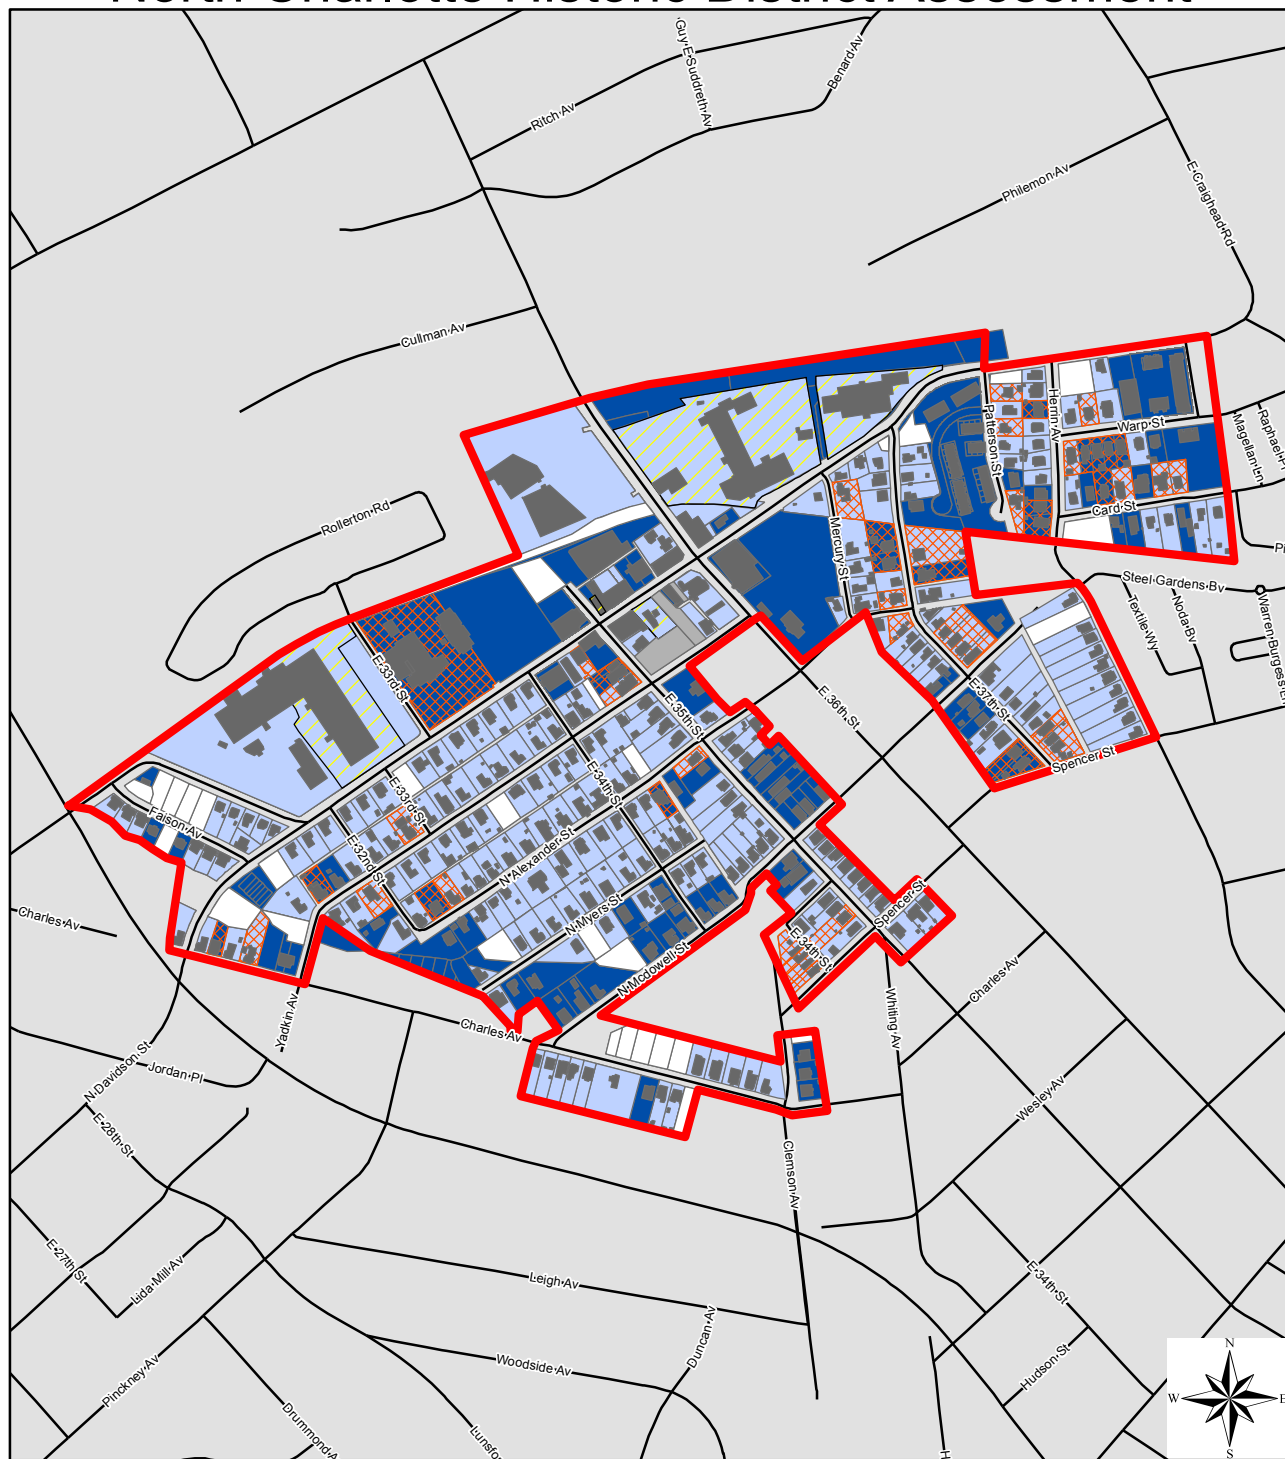

Phase 1 Reconnaissance Survey Elizabeth Historic District Assessment

Legend

- National Register Boundary
- Buildings
- Historic Landmarks
- Altered/Demolished/Replaced
- Open Space
- Parking
- Vacant
- Roads

Period of Significance

- 1900-1941
- After 1941

September 16, 2016

Phase 1 Reconnaissance Survey Myers Park Historic District Assessment

Legend

- National Register Boundary
- Hermitage Court Local Historic District
- Buildings
- Historic Landmarks
- Altered/Demolished/Replaced
- Open Space
- Parking
- Vacant
- Roads

Period of Significance

- 1911-1943
- After 1943

November 17, 2016

Phase 1 Reconnaissance Survey North Charlotte Historic District Assessment

Legend

-  National Register Boundary
-  Buildings
-  Parking
-  Historic Landmark
-  Altered/Demolished/Replaced
-  Vacant
-  Roads

Period of Significance

- 1926-1951
- After 1951

September 16, 2015